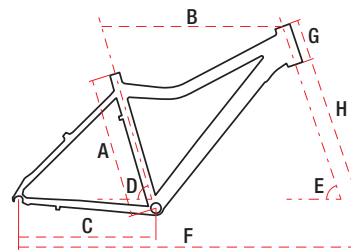

# JOLENE 7.0 LTD

MTB Lady

ROAD

GRAVEL

CROSS

TREKKING

JUNIOR / KIDS

TECHNICAL DATA

27,5" alu 6061 15" / 17" 21 speed 15,1 kg

## TECHNICAL DATA

WHEEL SIZE / FRAME	27,5" / alu 6061
SIZE	S – 15" / M – 17"
FORK	suspension
DAMPER	—
DRIVETRAIN	21 speed
FRONT SHIFTERS	Shimano ST-EF41 3 speed
REAR SHIFTERS	Shimano ST-EF41 7 speed
FRONT DERAILLEUR	Shimano Tourney FD-TY300
REAR DERAILLEUR	Shimano Tourney RD-TY300D
CRANKSET	Cyclone CTL-3-324 42/34/24T 170 mm
FRONT BRAKE	aluminium
REAR BRAKE	aluminium
FRONT BRAKE DISC	—
REAR BRAKE DISC	—
TYRES	27,5x2,1
RIMS	aluminium doublewall
FRONT HUB	steel
REAR HUB	steel
CASSETTE	freewheel 14-28T 7 speed
HANDLEBAR	Romet aluminium FOV 680 mm
STEM	Romet aluminium 60/90 mm
SEAT POST	Romet aluminium 31,6 mm 350 mm
SADDLE	Vader
PEDALS	FP-804
FRONT LAMP	—
REAR LAMP	—
WEIGHT	15,1 kg
COLOURS	black-violet, pink-yellow

## GEOMETRY

**S** **M**

	S	M
A – frame size	390 mm	430 mm
B – top tube length	555 mm	575 mm
C – chainstay length	440 mm	440 mm
D – seat tube angle	73°	73°
E – head tube angle	70°	70°
F – wheel base	1050 mm	1070 mm
G – head tube length	120 mm	120 mm
H – fork length	485 mm	485 mm