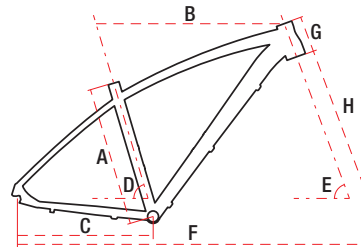

27,5" alu 6061 X-lite 17" / 19" / 21" 24 speed 14,3 kg

TECHNICAL DATA

WHEEL SIZE / FRAME	27,5" / alu 6061 X-lite
SIZE	M – 17" / L – 19" / XL – 21"
FORK	SR Suntour XCT HLO 100 mm
DAMPER	—
DRIVETRAIN	24 speed
FRONT SHIFTERS	Shimano ST-EF505 3 speed
REAR SHIFTERS	Shimano ST-EF505 8 speed
FRONT DERAILLEUR	Shimano Tourney TY-300
REAR DERAILLEUR	Shimano Acera RDM-3100 SGS Shadow
CRANKSET	Shimano Tourney FCTY-301 42/34/24T 170 mm
FRONT BRAKE	Shimano BL-MT200/BR-M200 hydraulic
REAR BRAKE	Shimano BL-MT200/BR-M200 hydraulic
FRONT BRAKE DISC	Shimano SM-RT10 centerlock 160 mm
REAR BRAKE DISC	Shimano SM-RT10 centerlock 160 mm
TYRES	Xtra Action 27,5x2,1
RIMS	aluminium doublewall
FRONT HUB	Shimano HB-TX505 aluminium
REAR HUB	Shimano FH-TX505 aluminium
CASSETTE	Shimano CS-HG31-8 11-34T 8 speed
HANDLEBAR	Romet aluminium 720 mm 5' 31,8 mm
STEM	Romet aluminium 90 mm
SEAT POST	Romet aluminium 31,6 mm 350 mm
SADDLE	Vader
PEDALS	FP-971 aluminium
FRONT LAMP	—
REAR LAMP	—
WEIGHT	14,3 kg
COLOURS	black-red

GEOMETRY

	M	L	XL
A – frame size	432 mm	483 mm	533 mm
B – top tube length	585 mm	595 mm	620 mm
C – chainstay length	430 mm	430 mm	430 mm
D – seat tube angle	73,5°	73,5°	73°
E – head tube angle	70°	70°	70°
F – wheel base	1079 mm	1080 mm	1105 mm
G – head tube length	110 mm	110 mm	110 mm
H – fork length	480 mm	480 mm	480 mm