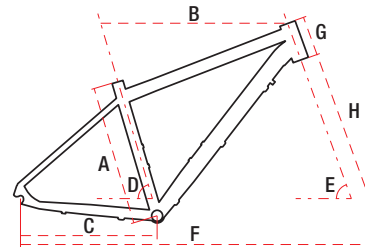

RAMBLER R7.0

27,5" alu 6061 17" / 19" / 21" 21 speed 15,3 kg

TECHNICAL DATA

WHEEL SIZE / FRAME	27,5" / alu 6061
SIZE	M – 17" / L – 19" / XL – 21"
FORK	SR Suntour XCE-P
DAMPER	—
DRIVETRAIN	21 speed
FRONT SHIFTERS	Shimano ST-EF41 3 speed
REAR SHIFTERS	Shimano ST-EF41 7 speed
FRONT DERAILLEUR	Shimano Tourney TY300
REAR DERAILLEUR	Shimano Altus RDM-310
CRANKSET	Shimano FCTY-301 42/34/24T 170 mm
FRONT BRAKE	aluminium
REAR BRAKE	aluminium
FRONT BRAKE DISC	—
REAR BRAKE DISC	—
TYRES	27,5x2,1
RIMS	aluminium doublewall
FRONT HUB	aluminium
REAR HUB	aluminium
CASSETTE	Shimano TZ500-7 14-28T 7 speed
HANDLEBAR	Romet aluminium 680 mm 15° FOV
STEM	Romet aluminium 90 mm
SEAT POST	Romet aluminium 31,6 mm 350 mm
SADDLE	Vader
PEDALS	FP-804
FRONT LAMP	—
REAR LAMP	—
WEIGHT	15,3 kg
COLOURS	black-yellow-silver, graphite-silver-red

GEOMETRY

	M	L	XL
A – frame size	430 mm	480 mm	530 mm
B – top tube length	590 mm	605 mm	615 mm
C – chainstay length	435 mm	435 mm	435 mm
D – seat tube angle	73°	73°	73°
E – head tube angle	70°	70°	70°
F – wheel base	1090 mm	1105 mm	1115 mm
G – head tube length	140 mm	140 mm	160 mm
H – fork length	480 mm	480 mm	480 mm