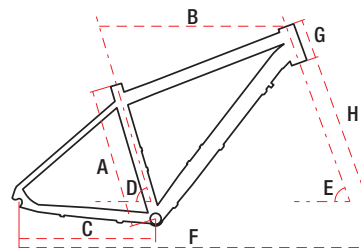

RAMBLER R7.1

MTB

ROAD

GRAVEL

CROSS

TREKKING

JUNIOR / KIDS

TECHNICAL
DATA

27,5" alu 6061 17" / 19" / 21" 21 speed 15,2 kg

TECHNICAL DATA

WHEEL SIZE / FRAME	27,5" / alu 6061
SIZE	M – 17" / L – 19" / XL – 21"
FORK	SR Suntour XCE DS.
DAMPER	—
DRIVETRAIN	21 speed
FRONT SHIFTERS	Shimano ST-EF500 3 speed
REAR SHIFTERS	Shimano ST-EF500 7 speed
FRONT DERAILLEUR	Shimano Tourney TY300
REAR DERAILLEUR	Shimano Acera RDM-360
CRANKSET	Shimano FCTY-301 42/34/24T 170 mm
FRONT BRAKE	mechanical disc
REAR BRAKE	mechanical disc
FRONT BRAKE DISC	160 mm
REAR BRAKE DISC	160 mm
TYRES	27,5x2,1
RIMS	aluminium doublewall
FRONT HUB	aluminium
REAR HUB	aluminium
CASSETTE	Shimano TZ500-7 14-28T 7 speed
HANDLEBAR	Romet aluminium 680 mm 15' FOV
STEM	Romet aluminium 90 mm
SEAT POST	Romet aluminium 31,6 mm 350 mm
SADDLE	Vader
PEDALS	FP-804
FRONT LAMP	—
REAR LAMP	—
WEIGHT	15,2 kg
COLOURS	black-gray-yellow, black-turquoise-silver

GEOMETRY

	M	L	XL
A – frame size	430 mm	480 mm	530 mm
B – top tube length	590 mm	605 mm	615 mm
C – chainstay length	435 mm	435 mm	435 mm
D – seat tube angle	73°	73°	73°
E – head tube angle	70°	70°	70°
F – wheel base	1090 mm	1105 mm	1115 mm
G – head tube length	140 mm	140 mm	160 mm
H – fork length	480 mm	480 mm	480 mm