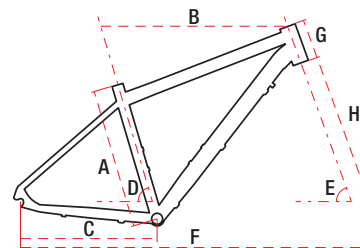

# RAMBLER R7.2

27,5" alu 6061 17" / 19" / 21" 24 speed 14,7 kg

## TECHNICAL DATA

WHEEL SIZE / FRAME	27,5" / alu 6061
SIZE	M - 17" / L - 19" / XL - 21"
FORK	SR Suntour XCE
DAMPER	—
DRIVETRAIN	24 speed
FRONT SHIFTERS	Shimano Tourney TX800 3 speed
REAR SHIFTERS	Shimano Tourney TX800 8 speed
FRONT DERAILLEUR	Shimano Tourney TY700
REAR DERAILLEUR	Shimano Acera RD-M3020
CRANKSET	Shimano FCTY-301 42/34/24T 170 mm
FRONT BRAKE	Shimano Tourney TX805 mechanical disc
REAR BRAKE	Shimano Tourney TX805 mechanical disc
FRONT BRAKE DISC	160 mm
REAR BRAKE DISC	160 mm
TYRES	Xtra Action 27,5x2,1
RIMS	aluminium doublewall
FRONT HUB	aluminium
REAR HUB	aluminium
CASSETTE	Shimano HG-31-8 11-34T 8 speed
HANDLEBAR	Romet aluminium 720 mm 15° FOV
STEM	Romet aluminium 90 mm
SEAT POST	Romet aluminium 31,6 mm 350 mm
SADDLE	Vader
PEDALS	FP-804
FRONT LAMP	—
REAR LAMP	—
WEIGHT	14,7 kg
COLOURS	silver-red-gray, navy blue

## GEOMETRY

	M	L	XL
A - frame size	430 mm	480 mm	530 mm
B - top tube length	590 mm	605 mm	615 mm
C - chainstay length	435 mm	435 mm	435 mm
D - seat tube angle	73°	73°	73°
E - head tube angle	70°	70°	70°
F - wheel base	1090 mm	1105 mm	1115 mm
G - head tube length	140 mm	140 mm	160 mm
H - fork length	480 mm	480 mm	480 mm