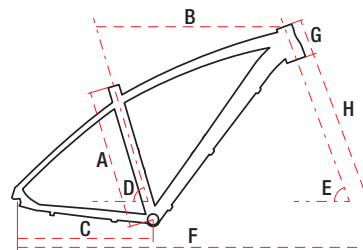

TECHNICAL DATA

27,5" alu 6061 18" / 20" 24 speed 15,6 kg

TECHNICAL DATA

WHEEL SIZE / FRAME	27,5" / alu 6061
SIZE	L - 18" / XL - 20"
FORK	SR Suntour XCT DS. HLO
DAMPER	—
DRIVETRAIN	24 speed
FRONT SHIFTERS	Shimano ST-EF505 3 speed
REAR SHIFTERS	Shimano ST-EF505 8 speed
FRONT DERAILLEUR	Shimano Tourney TY700
REAR DERAILLEUR	Shimano Alivio RD-M3100 SGS
CRANKSET	Shimano FCTY-301 42/34/24T 170 mm
FRONT BRAKE	Shimano BL-MT200/BR-MT200 hydraulic
REAR BRAKE	Shimano BL-MT200/BR-MT200 hydraulic
FRONT BRAKE DISC	Shimano SM-RT10 centerlock 160 mm
REAR BRAKE DISC	Shimano SM-RT10 centerlock 160 mm
TYRES	Xtra Action 27,5x2,1
RIMS	aluminium doublewall
FRONT HUB	Shimano AHBTX505 centerlock QR
REAR HUB	Shimano FH-TX5058 centerlock QR
CASSETTE	Shimano HG31-8 11-34T 8 speed
HANDLEBAR	Romet aluminium 720 mm 15' FOV
STEM	Romet aluminium 90 mm
SEAT POST	Romet aluminium 31,6 mm 350 mm
SADDLE	Vader
PEDALS	FP-971 aluminium
FRONT LAMP	—
REAR LAMP	—
WEIGHT	15,6 kg
COLOURS	navy blue-gray, black-copper

GEOMETRY

L XL

	L	XL
A - frame size	457 mm	508 mm
B - top tube length	590 mm	594 mm
C - chainstay length	435 mm	435 mm
D - seat tube angle	73,5°	73,5°
E - head tube angle	70,5°	70,5°
F - wheel base	1082 mm	1085 mm
G - head tube length	120 mm	120 mm
H - fork length	480 mm	480 mm