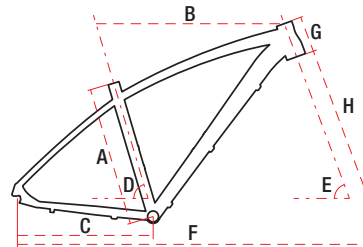

TECHNICAL DATA

27,5" alu 6061 18" / 20" 27 speed 15,0 kg

TECHNICAL DATA

WHEEL SIZE / FRAME	27,5" / alu 6061
SIZE	L – 18" / XL – 20"
FORK	SR Suntour XCT DS. HLO
DAMPER	—
DRIVETRAIN	27 speed
FRONT SHIFTERS	Shimano ST-EF505 3 speed
REAR SHIFTERS	Shimano ST-EF505 9 speed
FRONT DERAILLEUR	Shimano Altus FD-M2000
REAR DERAILLEUR	Shimano Alivio RD-M3100 SGS
CRANKSET	Shimano FC-MT101 40/30/22T 175 mm
FRONT BRAKE	Shimano BL-MT200/BR-MT200 hydraulic
REAR BRAKE	Shimano BL-MT200/BR-MT200 hydraulic
FRONT BRAKE DISC	Shimano SM-RT10 centerlock 160 mm
REAR BRAKE DISC	Shimano SM-RT10 centerlock 160 mm
TYRES	Xtra Action 27,5x2,1
RIMS	aluminium doublewall
FRONT HUB	Shimano AHBTX505A5 centerlock QR
REAR HUB	Shimano FH-TX5058 centerlock QR
CASSETTE	Shimano HG200-9 11-34T 9 speed
HANDLEBAR	Romet aluminium 720 mm 15' FOV
STEM	Romet aluminium 90 mm
SEAT POST	Romet aluminium 31,6 mm 350 mm
SADDLE	Vader
PEDALS	FP-971 aluminium
FRONT LAMP	—
REAR LAMP	—
WEIGHT	15,0 kg
COLOURS	white-gold

GEOMETRY

L XL

	L	XL
A – frame size	457 mm	508 mm
B – top tube length	590 mm	594 mm
C – chainstay length	435 mm	435 mm
D – seat tube angle	73,5°	73,5°
E – head tube angle	70,5°	70,5°
F – wheel base	1082 mm	1085 mm
G – head tube length	120 mm	120 mm
H – fork length	480 mm	480 mm