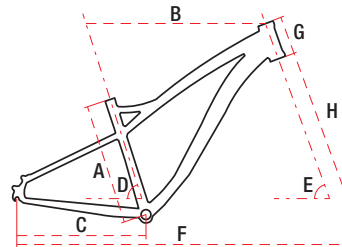

MTB RAMBLER FIT 27,5

RAMBLER FIT 27,5

MTB

ROAD

GRAVEL

CROSS

TREKKING

JUNIOR / KIDS

TECHNICAL DATA

27,5" alu 6061 18" / 20" 16 speed 15,3 kg

TECHNICAL DATA

WHEEL SIZE / FRAME	27,5" / alu 6061
SIZE	L – 18" / XL – 20"
FORK	SR Suntour XCE 100 mm
DAMPER	—
DRIVETRAIN	16 speed
FRONT SHIFTERS	Shimano Acera SLM-315 2 speed
REAR SHIFTERS	Shimano Acera SLM-315 8 speed
FRONT DERAILLEUR	Shimano Acera FD-M315-TS
REAR DERAILLEUR	Shimano Alivio RDM-3100 SGS
CRANKSET	Shimano FCM-315-2 36/22T 170 mm
FRONT BRAKE	Shimano BL-MT200/BR-MT200 hydraulic
REAR BRAKE	Shimano BL-MT200/BR-MT200 hydraulic
FRONT BRAKE DISC	Shimano SM-RT10 centerlock 160 mm
REAR BRAKE DISC	Shimano SM-RT10 centerlock 160 mm
TYRES	Xtra Action 27,5x2,1
RIMS	aluminium doublewall
FRONT HUB	Shimano AHBTX505A5 centerlock QR
REAR HUB	Shimano FH-TX5058 centerlock QR
CASSETTE	Shimano HG31-8 11-34T 8 speed
HANDLEBAR	Romet aluminium 720 mm 15' FOV
STEM	Romet aluminium 90 mm
SEAT POST	aluminium 30,4 mm 300 mm
SADDLE	Vader
PEDALS	FP-971 aluminium
FRONT LAMP	—
REAR LAMP	—
WEIGHT	15,3 kg
COLOURS	graphite-red

GEOMETRY

L XL

	L	XL
A – frame size	457 mm	508 mm
B – top tube length	600 mm	610 mm
C – chainstay length	435 mm	435 mm
D – seat tube angle	73°	73°
E – head tube angle	71°	71°
F – wheel base	1083 mm	1093 mm
G – head tube length	120 mm	120 mm
H – fork length	485 mm	485 mm