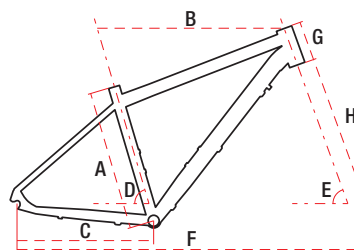

# RAMBLER R7.0 LTD

MTB

ROAD

GRAVEL

CROSS

TREKKING

JUNIOR / KIDS

TECHNICAL  
DATA

## TECHNICAL DATA

WHEEL SIZE / FRAME	27,5" / alu 6061
SIZE	M – 17"
FORK	suspension
DAMPER	—
DRIVETRAIN	21 speed
FRONT SHIFTERS	Shimano ST-EF41 3 speed
REAR SHIFTERS	Shimano ST-EF41 7 speed
FRONT DERAILLEUR	Shimano Tourney TY300
REAR DERAILLEUR	Shimano Tourney TY300
CRANKSET	Cyclone 42/34/24T 170 mm
FRONT BRAKE	aluminium
REAR BRAKE	aluminium
FRONT BRAKE DISC	—
REAR BRAKE DISC	—
TYRES	27,5x2,1
RIMS	aluminium doublewall
FRONT HUB	steel
REAR HUB	steel
CASSETTE	freewheel 14-28T 7 speed
HANDLEBAR	Romet aluminium 720 mm 15' FOV
STEM	Romet aluminium 90 mm
SEAT POST	steel 31,6 mm 350 mm
SADDLE	Vader
PEDALS	FP-804
FRONT LAMP	—
REAR LAMP	—
WEIGHT	15,0 kg
COLOURS	white-black-blue, orange-blue-black

## GEOMETRY

**M**

A – frame size	430 mm
B – top tube length	590 mm
C – chainstay length	435 mm
D – seat tube angle	73°
E – head tube angle	70°
F – wheel base	1090 mm
G – head tube length	140 mm
H – fork length	480 mm