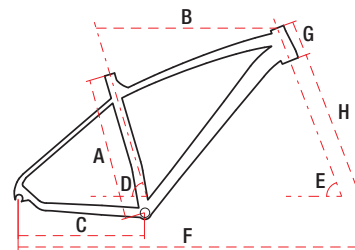

MUSTANG M4 LTD

29"
 alu 6061 X-lite
 17" / 19" / 21"
 10 speed
 14,1 kg

TECHNICAL DATA

WHEEL SIZE / FRAME	29" / alu 6061 X-lite
SIZE	M – 17" / L – 19" / XL – 21"
FORK	SR Suntour XCM RL DS 100 mm
DAMPER	—
DRIVETRAIN	10 speed
FRONT SHIFTERS	—
REAR SHIFTERS	Shimano Deore SL-M4100 10 speed
FRONT DERAILLEUR	—
REAR DERAILLEUR	Shimano Deore RD-M5120 SGS
CRANKSET	Shimano Deore FC-MT5100-1 32T 175 mm
FRONT BRAKE	Shimano BL-MT200/BR-M200 hydraulic
REAR BRAKE	Shimano BL-MT200/BR-M200 hydraulic
FRONT BRAKE DISC	Shimano SM-RT10 centerlock 160 mm
REAR BRAKE DISC	Shimano SM-RT10 centerlock 160 mm
TYRES	Xtra Action 29x2,1
RIMS	aluminium doublewall
FRONT HUB	Shimano HB-TX505 aluminium
REAR HUB	Shimano FH-TX505 aluminium
CASSETTE	Shimano CS-M4100-10 11-46T 10 speed
HANDLEBAR	Romet aluminium 720 mm 5' 31,8 mm
STEM	Romet aluminium 90 mm
SEAT POST	Romet aluminium 31,6 mm 350 mm
SADDLE	Vader
PEDALS	FP-971 aluminium
FRONT LAMP	—
REAR LAMP	—
WEIGHT	14,1 kg
COLOURS	black-red

GEOMETRY

	M	L	XL
A – frame size	432 mm	485 mm	535 mm
B – top tube length	610 mm	629 mm	640 mm
C – chainstay length	435 mm	435 mm	435 mm
D – seat tube angle	73,5°	73°	73°
E – head tube angle	70°	70°	70°
F – wheel base	1099 mm	1118 mm	1129 mm
G – head tube length	110 mm	110 mm	110 mm
H – fork length	495 mm	495 mm	495 mm
Stack	622 mm	618 mm	632 mm
Reach	424 mm	445 mm	450 mm