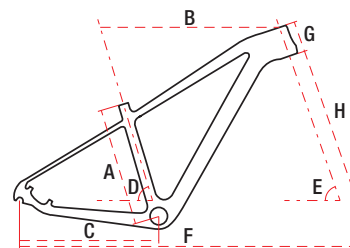

JUNIOR / KIDS

TECHNICAL
DATA

29" carbon 15" / 17" / 19" / 21" 12 speed 12,1 kg

TECHNICAL DATA

WHEEL SIZE / FRAME	29" / carbon
SIZE	S – 15" / M – 17" / L – 19" / XL – 21"
FORK	SRAM Rock Shox Gold Recon 15×100 mm
DAMPER	—
DRIVETRAIN	12 speed
FRONT SHIFTERS	—
REAR SHIFTERS	Shimano SLX SL-M7100 12 speed
FRONT DERAILLEUR	—
REAR DERAILLEUR	Shimano SLX RD-M7100 12 speed
CRANKSET	Shimano SLX FC-M7100 32T 175 mm
FRONT BRAKE	Shimano SLX M7100 hydraulic
REAR BRAKE	Shimano SLX M7100 hydraulic
FRONT BRAKE DISC	Shimano SM-RT64 centerlock 180 mm
REAR BRAKE DISC	Shimano SM-RT64 centerlock 160 mm
TYRES	Michelin Force XC 29×2,25
RIMS	Mach Karma M631
FRONT HUB	Shimano MT400 alu 15 mm / 110 mm
REAR HUB	Shimano MT410 alu 12 mm / 148 mm
CASSETTE	Shimano SLX CS-M7100 10-51T 12 speed
HANDLEBAR	Romet Carbon 720 mm
STEM	Romet Carbon 90 mm
SEAT POST	Romet Carbon 27,2 mm 350 mm
SADDLE	Selle Italia X1
PEDALS	FP-971 aluminium
FRONT LAMP	—
REAR LAMP	—
WEIGHT	12,1 kg
COLOURS	black

GEOMETRY

	S	M	L	XL
A – frame size	381 mm	432 mm	483 mm	533 mm
B – top tube length	547 mm	584 mm	605 mm	630 mm
C – chainstay length	440 mm	440 mm	440 mm	440 mm
D – seat tube angle	73,5°	73,5°	73,5°	73,5°
E – head tube angle	70,5°	70,5°	70,5°	70,5°
F – wheel base	1060 mm	1070 mm	1086 mm	1112 mm
G – head tube length	95 mm	95 mm	95 mm	95 mm
H – fork length	501 mm	501 mm	501 mm	501 mm
Stack	607 mm	614 mm	625 mm	635 mm
Reach	383 mm	396 mm	414 mm	436 mm