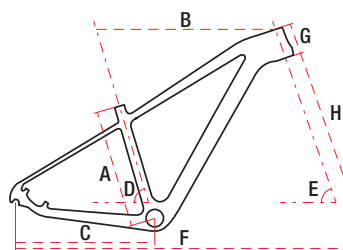

# MONSUN 2

MTB XC

ROAD

GRAVEL

CROSS

TREKKING

JUNIOR / KIDS

TECHNICAL  
DATA

## TECHNICAL DATA

WHEEL SIZE / FRAME	29" / carbon
SIZE	S – 15" / M – 17" / L – 19" / XL – 21"
FORK	SRAM Rock Shock REBA RL 15x100 mm
DAMPER	—
DRIVETRAIN	12 speed
FRONT SHIFTERS	—
REAR SHIFTERS	SRAM NX Eagle 12 speed
FRONT DERAILLEUR	—
REAR DERAILLEUR	SRAM NX Eagle 12 speed
CRANKSET	SRAM NX Eagle 34T 170 mm
FRONT BRAKE	SRAM DB LVLTL GLB hydraulic
REAR BRAKE	SRAM DB LVLTL GLB hydraulic
FRONT BRAKE DISC	SRAM Centerline 180 mm
REAR BRAKE DISC	SRAM Centerline 160 mm
TYRES	Michelin Force XC 29x2,25
RIMS	Ursus MTB SPARK 25
FRONT HUB	Ursus MTB SPARK 25 15 mm / 110 mm
REAR HUB	Ursus MTB SPARK 25 12 mm / 148 mm
CASSETTE	SRAM Eagle 11-50T 12 speed
HANDLEBAR	Romet Carbon 760 mm
STEM	Romet Carbon 90 mm
SEAT POST	Romet Carbon 27,2 mm 350 mm
SADDLE	Selle Italia X1
PEDALS	FP-971 aluminium
FRONT LAMP	—
REAR LAMP	—
WEIGHT	10,3 kg
COLOURS	turquoise

## GEOMETRY

	S	M	L	XL
A – frame size	381 mm	432 mm	483 mm	533 mm
B – top tube length	547 mm	584 mm	605 mm	630 mm
C – chainstay length	440 mm	440 mm	440 mm	440 mm
D – seat tube angle	73,5°	73,5°	73,5°	73,5°
E – head tube angle	70,5°	70,5°	70,5°	70,5°
F – wheel base	1060 mm	1070 mm	1086 mm	1112 mm
G – head tube length	95 mm	95 mm	95 mm	95 mm
H – fork length	501 mm	501 mm	501 mm	501 mm
Stack	607 mm	614 mm	625 mm	635 mm
Reach	383 mm	396 mm	414 mm	436 mm