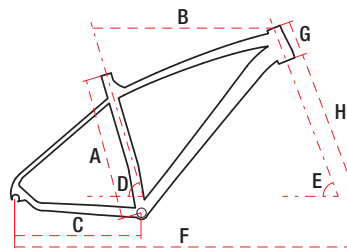

29"

alu 6061 X-lite

17" / 19" / 21"

10 speed

14,1 kg

TECHNICAL DATA

WHEEL SIZE / FRAME	29" / alu 6061 X-lite
SIZE	M – 17" / L – 19" / XL – 21"
FORK	SR Suntour XCM RL 100 mm
DAMPER	—
DRIVETRAIN	10 speed
FRONT SHIFTERS	—
REAR SHIFTERS	Shimano Deore SL-M4100 10 speed
FRONT DERAILLEUR	—
REAR DERAILLEUR	Shimano Deore RD-M4120 SGS
CRANKSET	Shimano Deore FC-MT5100-1 32T 175 mm
FRONT BRAKE	Shimano BL-MT200/BR-M200 hydraulic
REAR BRAKE	Shimano BL-MT200/BR-M200 hydraulic
FRONT BRAKE DISC	Shimano SM-RT10 centerlock 160 mm
REAR BRAKE DISC	Shimano SM-RT10 centerlock 160 mm
TYRES	Xtra Action 29x2,1
RIMS	aluminium doublewall
FRONT HUB	Shimano HB-TX505 aluminium
REAR HUB	Shimano FH-TX505 aluminium
CASSETTE	Shimano CS-M4100-10 11-46T 10 speed
HANDLEBAR	Romet aluminium 720 mm 5' 31,8 mm
STEM	Romet aluminium 90 mm
SEAT POST	Romet aluminium 31,6 mm 350 mm
SADDLE	Vader
PEDALS	FP-971 aluminium
FRONT LAMP	—
REAR LAMP	—
WEIGHT	14,1 kg
COLOURS	graphite-black

GEOMETRY

M **L** **XL**

	M	L	XL
A – frame size	432 mm	485 mm	535 mm
B – top tube length	610 mm	629 mm	640 mm
C – chainstay length	435 mm	435 mm	435 mm
D – seat tube angle	73,5°	73°	73°
E – head tube angle	70°	70°	70°
F – wheel base	1099 mm	1118 mm	1129 mm
G – head tube length	110 mm	110 mm	110 mm
H – fork length	495 mm	495 mm	495 mm
Stack	622 mm	618 mm	632 mm
Reach	424 mm	445 mm	450 mm