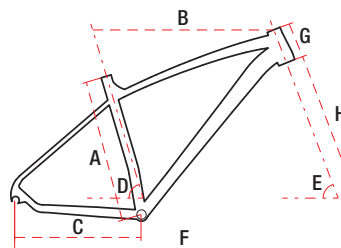

29" alu 6061 X-lite 17" / 19" / 21" 27 speed 14,5 kg

TECHNICAL DATA

WHEEL SIZE / FRAME	29" / alu 6061 X-lite
SIZE	M – 17" / L – 19" / XL – 21"
FORK	SR Suntour XCT HLO 100 mm
DAMPER	—
DRIVETRAIN	27 speed
FRONT SHIFTERS	Shimano Altus SL-M2010 3 speed
REAR SHIFTERS	Shimano Altus SL-M2010 9 speed
FRONT DERAILLEUR	Shimano Altus FD-M2000
REAR DERAILLEUR	Shimano Alivio RDM-3100 SGS Shadow
CRANKSET	Shimano FC-MT101 40/30/22T 175 mm
FRONT BRAKE	Shimano BL-MT200/BR-M200 hydraulic
REAR BRAKE	Shimano BL-MT200/BR-M200 hydraulic
FRONT BRAKE DISC	Shimano SM-RT10 centerlock 160 mm
REAR BRAKE DISC	Shimano SM-RT10 centerlock 160 mm
TYRES	Xtra Action 29x2,1
RIMS	aluminium doublewall
FRONT HUB	Shimano HB-TX505 aluminium
REAR HUB	Shimano FH-TX505 aluminium
CASSETTE	Shimano CS-HG200 11-34T 9 speed
HANDLEBAR	Romet aluminium 720 mm 5' 31,8 mm
STEM	Romet aluminium 90 mm
SEAT POST	Romet aluminium 31,6 mm 350 mm
SADDLE	Vader
PEDALS	FP-971 aluminium
FRONT LAMP	—
REAR LAMP	—
WEIGHT	14,5 kg
COLOURS	red-white, gray-orange

GEOMETRY

	M	L	XL
A – frame size	432 mm	485 mm	535 mm
B – top tube length	610 mm	629 mm	640 mm
C – chainstay length	435 mm	435 mm	435 mm
D – seat tube angle	73,5°	73°	73°
E – head tube angle	70°	70°	70°
F – wheel base	1099 mm	1118 mm	1129 mm
G – head tube length	110 mm	110 mm	110 mm
H – fork length	495 mm	495 mm	495 mm
Stack	622 mm	618 mm	632 mm
Reach	424 mm	445 mm	450 mm