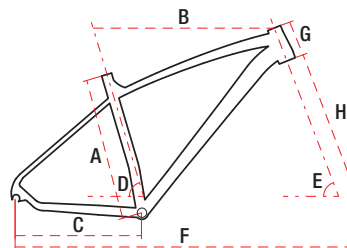

MUSTANG M5

29"
 alu 6061 X-lite
 17" / 19" / 21"
 20 speed
 13,8 kg

TECHNICAL DATA

WHEEL SIZE / FRAME	29" / alu 6061 X-lite
SIZE	M – 17" / L – 19" / XL – 21"
FORK	SR Suntour X1-32RL
DAMPER	—
DRIVETRAIN	20 speed
FRONT SHIFTERS	Shimano Deore SL-M6000 2 speed
REAR SHIFTERS	Shimano Deore SL-M6000 10 speed
FRONT DERAILLEUR	Shimano Deore FD-M4100
REAR DERAILLEUR	Shimano Deore RD-M4120 SGS
CRANKSET	Shimano Deore FC-MT4100-2 36/26T 175 mm
FRONT BRAKE	Shimano BL-MT200/BR-M200 hydraulic
REAR BRAKE	Shimano BL-MT200/BR-M200 hydraulic
FRONT BRAKE DISC	Shimano SM-RT10 centerlock 160 mm
REAR BRAKE DISC	Shimano SM-RT10 centerlock 160 mm
TYRES	Xtra Action 29x2,1
RIMS	aluminium doublewall
FRONT HUB	Shimano HB-TX505 aluminium
REAR HUB	Shimano FH-TX505 aluminium
CASSETTE	Shimano CS-HG4100-10 11-42T 10 speed
HANDLEBAR	Romet aluminium 720 mm 5' 31,8 mm
STEM	Romet aluminium 90 mm
SEAT POST	Romet aluminium 31,6 mm 350 mm
SADDLE	Vader
PEDALS	FP-971 aluminium
FRONT LAMP	—
REAR LAMP	—
WEIGHT	13,8 kg
COLOURS	dark blue-silver

GEOMETRY

	M	L	XL
A – frame size	432 mm	485 mm	535 mm
B – top tube length	610 mm	629 mm	640 mm
C – chainstay length	435 mm	435 mm	435 mm
D – seat tube angle	73,5°	73°	73°
E – head tube angle	70°	70°	70°
F – wheel base	1099 mm	1118 mm	1129 mm
G – head tube length	110 mm	110 mm	110 mm
H – fork length	495 mm	495 mm	495 mm
Stack	622 mm	618 mm	632 mm
Reach	424 mm	445 mm	450 mm