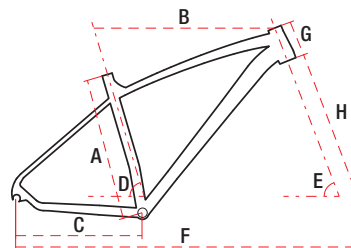

MUSTANG M6

MTB XC

ROAD

GRAVEL

CROSS

TREKKING

JUNIOR / KIDS

TECHNICAL DATA

29" alu 6061 X-lite 17" / 19" / 21" 11 speed 13,6 kg

TECHNICAL DATA

WHEEL SIZE / FRAME	29" / alu 6061 X-lite
SIZE	M – 17" / L – 19" / XL – 21"
FORK	Rock Shox FS Recon Silver TK 100 mm
DAMPER	—
DRIVETRAIN	11 speed
FRONT SHIFTERS	—
REAR SHIFTERS	Shimano Deore SL-M5100 11 speed
FRONT DERAILLEUR	—
REAR DERAILLEUR	Shimano Deore RD-M5100 SGS
CRANKSET	Shimano Deore FC-M5100 32T 175 mm
FRONT BRAKE	Shimano BL-MT200/BR-M200 hydraulic
REAR BRAKE	Shimano BL-MT200/BR-M200 hydraulic
FRONT BRAKE DISC	Shimano SM-RT10 centerlock 160 mm
REAR BRAKE DISC	Shimano SM-RT10 centerlock 160 mm
TYRES	Schwalbe Smart Sam 29x2.1
RIMS	aluminium doublewall
FRONT HUB	Shimano HB-TX505 aluminium
REAR HUB	Shimano Deore XT FH-M8000 aluminium
CASSETTE	Shimano CS-M5100-11 10-51T 11 speed
HANDLEBAR	Romet aluminium 720 mm 5' 31,8 mm
STEM	Romet aluminium 90 mm
SEAT POST	Romet aluminium 31,6 mm 350 mm
SADDLE	Selle Italia X-Base
PEDALS	FP-971 aluminium
FRONT LAMP	—
REAR LAMP	—
WEIGHT	13,6 kg
COLOURS	claret-white

GEOMETRY

	M	L	XL
A – frame size	432 mm	485 mm	535 mm
B – top tube length	610 mm	629 mm	640 mm
C – chainstay length	435 mm	435 mm	435 mm
D – seat tube angle	73,5°	73°	73°
E – head tube angle	70°	70°	70°
F – wheel base	1099 mm	1118 mm	1129 mm
G – head tube length	110 mm	110 mm	110 mm
H – fork length	495 mm	495 mm	495 mm
Stack	622 mm	618 mm	632 mm
Reach	424 mm	445 mm	450 mm