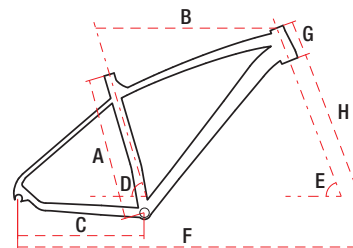

JUNIOR / KIDS

TECHNICAL DATA

29" alu 6061 X-lite 17" / 19" / 21" 12 speed 13,5 kg

TECHNICAL DATA

WHEEL SIZE / FRAME	29" / alu 6061 X-lite
SIZE	M – 17" / L – 19" / XL – 21"
FORK	Rock Shox FS Recon Silver TK 100 mm
DAMPER	—
DRIVETRAIN	12 speed
FRONT SHIFTERS	—
REAR SHIFTERS	Shimano SLX SL-M7100 12 speed
FRONT DERAILLEUR	—
REAR DERAILLEUR	Shimano SLX RD-M7100 SGS
CRANKSET	Shimano FC-MT511 32T 175 mm
FRONT BRAKE	Shimano BL/BR-MT410 hydraulic
REAR BRAKE	Shimano BL/BR-MT410 hydraulic
FRONT BRAKE DISC	Shimano SM-RT10 centerlock 160 mm
REAR BRAKE DISC	Shimano SM-RT10 centerlock 160 mm
TYRES	Schwalbe Smart Sam 29x2.1
RIMS	aluminium doublewall
FRONT HUB	Shimano HB-TX505 aluminium
REAR HUB	Shimano FH-MT500 aluminium
CASSETTE	Shimano Deore CS-M6100 10-51T 12 speed
HANDLEBAR	Romet aluminium 720 mm 5' 31,8 mm
STEM	Romet aluminium 90 mm
SEAT POST	Romet aluminium 31,6 mm 350 mm
SADDLE	Selle Italia X-Base
PEDALS	FP-971 aluminium
FRONT LAMP	—
REAR LAMP	—
WEIGHT	13,5 kg
COLOURS	black-champagne

GEOMETRY

	M	L	XL
A – frame size	432 mm	485 mm	535 mm
B – top tube length	610 mm	629 mm	640 mm
C – chainstay length	435 mm	435 mm	435 mm
D – seat tube angle	73,5°	73°	73°
E – head tube angle	70°	70°	70°
F – wheel base	1099 mm	1118 mm	1129 mm
G – head tube length	110 mm	110 mm	110 mm
H – fork length	495 mm	495 mm	495 mm
Stack	622 mm	618 mm	632 mm
Reach	424 mm	445 mm	450 mm