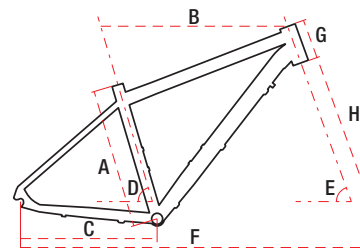

# RAMBLER R9.0

29" alu 6061 17" / 19" / 21" 21 speed 15,8 kg

## TECHNICAL DATA

WHEEL SIZE / FRAME	29" / alu 6061
SIZE	M – 17" / L – 19" / XL – 21"
FORK	SR Suntour XCE-P
DAMPER	—
DRIVETRAIN	21 speed
FRONT SHIFTERS	Shimano ST-EF41 3 speed
REAR SHIFTERS	Shimano ST-EF41 7 speed
FRONT DERAILLEUR	Shimano Tourney TY300
REAR DERAILLEUR	Shimano Altus RDM-310
CRANKSET	Shimano FCTY-301 42/34/24T 170 mm
FRONT BRAKE	aluminium
REAR BRAKE	aluminium
FRONT BRAKE DISC	—
REAR BRAKE DISC	—
TYRES	29x2,1
RIMS	aluminium doublewall
FRONT HUB	aluminium
REAR HUB	aluminium
CASSETTE	Shimano TZ500-7 14-28T 7 speed
HANDLEBAR	Romet aluminium 720 mm 15° FOV
STEM	Romet aluminium 90 mm
SEAT POST	Romet aluminium 31,6 mm 350 mm
SADDLE	Vader
PEDALS	FP-804
FRONT LAMP	—
REAR LAMP	—
WEIGHT	15,8 kg
COLOURS	blue-white-yellow, gray-green-silver

## GEOMETRY

	M	L	XL
A – frame size	430 mm	480 mm	530 mm
B – top tube length	600 mm	605 mm	605 mm
C – chainstay length	450 mm	450 mm	450 mm
D – seat tube angle	74°	74°	74°
E – head tube angle	70°	70°	70°
F – wheel base	1120 mm	1125 mm	1140 mm
G – head tube length	120 mm	120 mm	140 mm
H – fork length	510 mm	510 mm	510 mm