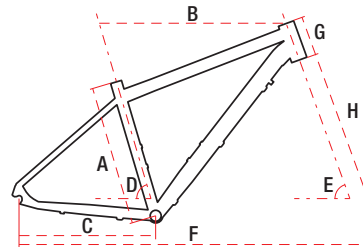

## TECHNICAL DATA

WHEEL SIZE / FRAME	29" / alu 6061
SIZE	M – 17" / L – 19" / XL – 21"
FORK	SR Suntour XCE
DAMPER	—
DRIVETRAIN	21 speed
FRONT SHIFTERS	Shimano ST-EF500 3 speed
REAR SHIFTERS	Shimano ST-EF500 7 speed
FRONT DERAILLEUR	Shimano Tourney TY300
REAR DERAILLEUR	Shimano Altus RDM-310
CRANKSET	Shimano FCTY-301 42/34/24T 170 mm
FRONT BRAKE	mechanical disc
REAR BRAKE	mechanical disc
FRONT BRAKE DISC	160 mm
REAR BRAKE DISC	160 mm
TYRES	Xtra Action 29x2,1
RIMS	aluminium doublewall
FRONT HUB	aluminium
REAR HUB	aluminium
CASSETTE	Shimano TZ500-7 14-28T 7 speed
HANDLEBAR	Romet aluminium 680 mm 15' FOV
STEM	Romet aluminium 90 mm
SEAT POST	Romet aluminium 31,6 mm 350 mm
SADDLE	Vader
PEDALS	FP-804
FRONT LAMP	—
REAR LAMP	—
WEIGHT	15,8 kg
COLOURS	black-lime green-gray, gray-black-orange

## GEOMETRY

	M	L	XL
A – frame size	430 mm	480 mm	530 mm
B – top tube length	600 mm	605 mm	605 mm
C – chainstay length	450 mm	450 mm	450 mm
D – seat tube angle	74°	74°	74°
E – head tube angle	70°	70°	70°
F – wheel base	1120 mm	1125 mm	1140 mm
G – head tube length	120 mm	120 mm	140 mm
H – fork length	510 mm	510 mm	510 mm