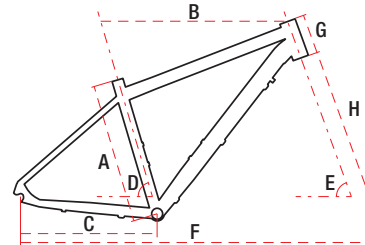

# RAMBLER R9.2

29" alu 6061 17" / 19" / 21" 24 speed 15,2 kg

## TECHNICAL DATA

WHEEL SIZE / FRAME	29" / alu 6061
SIZE	M – 17" / L – 19" / XL – 21"
FORK	SR Suntour XCE
DAMPER	—
DRIVETRAIN	24 speed
FRONT SHIFTERS	Shimano Tourney TX800 3 speed
REAR SHIFTERS	Shimano Tourney TX800 8 speed
FRONT DERAILLEUR	Shimano Tourney TY700
REAR DERAILLEUR	Shimano Acera RD-M3020
CRANKSET	Shimano FCTY-301 42/34/24T 170 mm
FRONT BRAKE	Shimano Tourney TX805 mechanical disc
REAR BRAKE	Shimano Tourney TX805 mechanical disc
FRONT BRAKE DISC	160 mm
REAR BRAKE DISC	160 mm
TYRES	Xtra Action 29x2,1
RIMS	aluminium doublewall
FRONT HUB	Guli aluminium
REAR HUB	Guli aluminium
CASSETTE	Shimano HG31-8 11-34T 8 speed
HANDLEBAR	Romet aluminium 720 mm 15° FOV
STEM	Romet aluminium 90 mm
SEAT POST	Romet aluminium 31,6 mm 360 mm
SADDLE	Vader
PEDALS	FP-804
FRONT LAMP	—
REAR LAMP	—
WEIGHT	15,2 kg
COLOURS	blue-white, white-graphite-turquoise

## GEOMETRY

	M	L	XL
A – frame size	430 mm	480 mm	530 mm
B – top tube length	600 mm	605 mm	605 mm
C – chainstay length	450 mm	450 mm	450 mm
D – seat tube angle	74°	74°	74°
E – head tube angle	70°	70°	70°
F – wheel base	1120 mm	1125 mm	1140 mm
G – head tube length	120 mm	120 mm	140 mm
H – fork length	510 mm	510 mm	510 mm