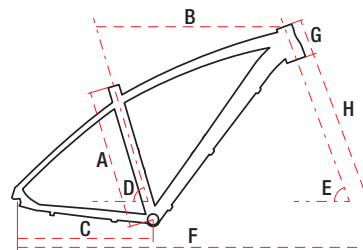

TECHNICAL DATA

29" alu 6061 18" / 20" 24 speed 14,9 kg

TECHNICAL DATA

WHEEL SIZE / FRAME	29" / alu 6061
SIZE	L - 18" / XL - 20"
FORK	SR Suntour XCT DS. HLO
DAMPER	—
DRIVETRAIN	24 speed
FRONT SHIFTERS	Shimano ST-EF505 3 speed
REAR SHIFTERS	Shimano ST-EF505 8 speed
FRONT DERAILLEUR	Shimano Tourney TY700
REAR DERAILLEUR	Shimano Alivio RD-M3100 SGS Shadow
CRANKSET	Shimano FCTY-301 42/34/24T 170 mm
FRONT BRAKE	Shimano BL-MT200/BR-MT200 hydraulic
REAR BRAKE	Shimano BL-MT200/BR-MT200 hydraulic
FRONT BRAKE DISC	Shimano SM-RT10 centerlock 160 mm
REAR BRAKE DISC	Shimano SM-RT10 centerlock 160 mm
TYRES	Xtra Action 29x2,1
RIMS	aluminium doublewall
FRONT HUB	Guli aluminium
REAR HUB	Guli aluminium
CASSETTE	Shimano HG-31-8 11-34T 8 speed
HANDLEBAR	Romet aluminium 720 mm 15' FOV
STEM	Romet aluminium 90 mm
SEAT POST	Romet aluminium 31,6 mm 360 mm
SADDLE	Vader
PEDALS	FP-971 aluminium
FRONT LAMP	—
REAR LAMP	—
WEIGHT	14,9 kg
COLOURS	black-light graphite, white-gold

GEOMETRY

	L	XL
A - frame size	457 mm	508 mm
B - top tube length	618 mm	622 mm
C - chainstay length	460 mm	460 mm
D - seat tube angle	73°	73°
E - head tube angle	71°	71°
F - wheel base	1119 mm	1122 mm
G - head tube length	120 mm	120 mm
H - fork length	510 mm	510 mm