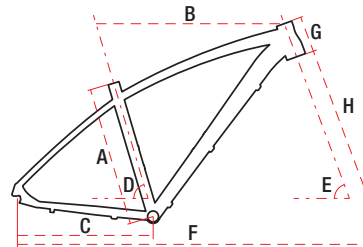

TECHNICAL DATA

29" alu 6061 18" / 20" 27 speed 13,8 kg

TECHNICAL DATA

WHEEL SIZE / FRAME	29" / alu 6061
SIZE	L – 18" / XL – 20"
FORK	SR Suntour XCT DS. HLO
DAMPER	—
DRIVETRAIN	27 speed
FRONT SHIFTERS	Shimano ST-EF505 3 speed
REAR SHIFTERS	Shimano ST-EF505 9 speed
FRONT DERAILLEUR	Shimano Altus FD-M2000
REAR DERAILLEUR	Shimano Alivio RD-M3100 SGS Shadow
CRANKSET	Shimano FC-MT101 40/30/22T
FRONT BRAKE	Shimano BL-MT200/BR-M200 hydraulic
REAR BRAKE	Shimano BL-MT200/BR-M200 hydraulic
FRONT BRAKE DISC	Shimano SM-RT10 centerlock 160 mm
REAR BRAKE DISC	Shimano SM-RT10 centerlock 160 mm
TYRES	Xtra Action 29x2,1
RIMS	aluminium doublewall
FRONT HUB	Guli aluminium
REAR HUB	Guli aluminium
CASSETTE	Shimano HG200-9 11-36T 9 speed
HANDLEBAR	Romet aluminium 720 mm 15' FOV
STEM	Romet aluminium 90 mm
SEAT POST	Romet aluminium 31,6 mm 350 mm
SADDLE	Vader
PEDALS	FP-971 aluminium
FRONT LAMP	—
REAR LAMP	—
WEIGHT	13,8 kg
COLOURS	graphite-gold

GEOMETRY

L XL

	L	XL
A – frame size	457 mm	508 mm
B – top tube length	618 mm	622 mm
C – chainstay length	460 mm	460 mm
D – seat tube angle	73°	73°
E – head tube angle	71°	71°
F – wheel base	1119 mm	1122 mm
G – head tube length	120 mm	120 mm
H – fork length	510 mm	510 mm