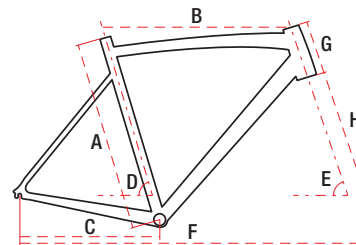

700C    alu 6061 X-lite    47 / 50 / 53 / 56 cm    16 speed    9,8 kg

## TECHNICAL DATA

WHEEL SIZE / FRAME	700C / alu 6061 X-lite
SIZE	47 cm / 50 cm / 53 cm / 56 cm
FORK	Full Carbon Tapered
DAMPER	—
DRIVETRAIN	16 speed
FRONT SHIFTERS	Shimano Claris ST-R2000 2 speed
REAR SHIFTERS	Shimano Claris ST-R2000 8 speed
FRONT DERAILLEUR	Shimano Claris FD-R2000
REAR DERAILLEUR	Shimano Claris RD-R2000
CRANKSET	Shimano Claris R2000 50/34T 165/170 mm
FRONT BRAKE	Promax RC-481 aluminium
REAR BRAKE	Promax RC-481 aluminium
FRONT BRAKE DISC	—
REAR BRAKE DISC	—
TYRES	Michelin Dynamic Sport 700x25C
RIMS	Ryde DP16
FRONT HUB	aluminium
REAR HUB	aluminium
CASSETTE	Shimano CS-HG51 11-28T 8 speed
HANDLEBAR	Romet aluminium 420 mm
STEM	Romet aluminium 90/100/110 mm
SEAT POST	Romet aluminium 27,2 mm 300/350/400 mm
SADDLE	Vader
PEDALS	FP-971 aluminium
FRONT LAMP	—
REAR LAMP	—
WEIGHT	9,8 kg
COLOURS	black-red

## GEOMETRY

	S	M	L	XL
A – frame size	470 mm	500 mm	530 mm	560 mm
B – top tube length	535 mm	550 mm	570 mm	590 mm
C – chainstay length	410 mm	410 mm	410 mm	410 mm
D – seat tube angle	74,25°	73,5°	73,5°	73°
E – head tube angle	71°	72°	73°	73°
F – wheel base	996 mm	990 mm	1006 mm	1020 mm
G – head tube length	130 mm	150 mm	170 mm	190 mm
H – fork length	367 mm	367 mm	367 mm	367 mm
Stack	520 mm	543 mm	562 mm	584 mm
Reach	388 mm	389 mm	403 mm	411 mm