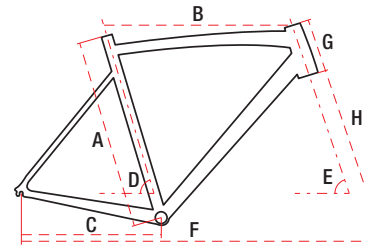

HURAGAN 1

700C
alu 6061 X-lite
47 / 50 / 53 / 56 cm
16 speed
9,8 kg

TECHNICAL DATA

WHEEL SIZE / FRAME	700C / alu 6061 X-lite
SIZE	47 cm / 50 cm / 53 cm / 56 cm
FORK	Full Carbon Tapered
DAMPER	—
DRIVETRAIN	16 speed
FRONT SHIFTERS	Shimano Claris ST-R2000 2 speed
REAR SHIFTERS	Shimano Claris ST-R2000 8 speed
FRONT DERAILLEUR	Shimano Claris FD-R2000
REAR DERAILLEUR	Shimano Claris RD-R2000
CRANKSET	Shimano Claris R2000 50/34T 165/170 mm
FRONT BRAKE	Promax RC-481 aluminium
REAR BRAKE	Promax RC-481 aluminium
FRONT BRAKE DISC	—
REAR BRAKE DISC	—
TYRES	Michelin Dynamic Sport 700×25C
RIMS	Ryde DP16
FRONT HUB	aluminium
REAR HUB	aluminium
CASSETTE	Shimano CS-HG51 11-28T 8 speed
HANDLEBAR	Romet aluminium 420 mm
STEM	Romet aluminium 90/100/110 mm
SEAT POST	Romet aluminium 27,2 mm 300/350/400 mm
SADDLE	Vader
PEDALS	FP-971 aluminium
FRONT LAMP	—
REAR LAMP	—
WEIGHT	9.8 kg
COLOURS	red-black, celadon-black

GEOMETRY

	S	M	L	XL
A – frame size	470 mm	500 mm	530 mm	560 mm
B – top tube length	530 mm	540 mm	560 mm	580 mm
C – chainstay length	415 mm	415 mm	415 mm	415 mm
D – seat tube angle	74,25°	74°	73,5°	73°
E – head tube angle	71°	71°	72°	72,5°
F – wheel base	994 mm	998 mm	1008 mm	1018 mm
G – head tube length	145 mm	160 mm	180 mm	200 mm
H – fork length	370 mm	370 mm	370 mm	370 mm
Stack	520 mm	540 mm	543 mm	548 mm
Reach	376 mm	379 mm	387 mm	395 mm