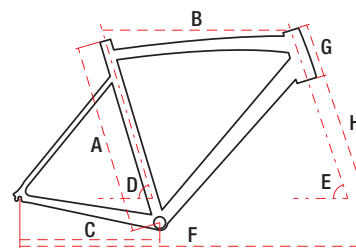

700C alu 6061 X-lite 47 / 50 / 53 / 56 cm 18 speed 9,6 kg

TECHNICAL DATA

WHEEL SIZE / FRAME	700C / alu 6061 X-lite
SIZE	47 cm / 50 cm / 53 cm / 56 cm
FORK	Full Carbon Tapered
DAMPER	—
DRIVETRAIN	18 speed
FRONT SHIFTERS	Shimano Sora ST-R3000 2 speed
REAR SHIFTERS	Shimano Sora ST-R3000 9 speed
FRONT DERAILLEUR	Shimano Sora FD-3000
REAR DERAILLEUR	Shimano Sora RD-R3000
CRANKSET	Shimano Sora FC-R3000 50/34T 165/170 mm
FRONT BRAKE	Shimano Sora BR-R3000
REAR BRAKE	Shimano Sora BR-R3000
FRONT BRAKE DISC	—
REAR BRAKE DISC	—
TYRES	Michelin Lithion 3 700×25C
RIMS	Ryde DP16
FRONT HUB	aluminium
REAR HUB	aluminium
CASSETTE	Shimano CS-HG400 11-28T 9 speed
HANDLEBAR	Romet aluminium 420 mm
STEM	Romet aluminium 90/100/110 mm
SEAT POST	Romet aluminium 27,2 mm 300/350/400 mm
SADDLE	Vader
PEDALS	FP-971 aluminium
FRONT LAMP	—
REAR LAMP	—
WEIGHT	9,6 kg
COLOURS	graphite-gray

GEOMETRY

	S	M	L	XL
A – frame size	470 mm	500 mm	530 mm	560 mm
B – top tube length	535 mm	550 mm	570 mm	590 mm
C – chainstay length	410 mm	410 mm	410 mm	410 mm
D – seat tube angle	74,25°	73,5°	73,5°	73°
E – head tube angle	71°	72°	73°	73°
F – wheel base	996 mm	990 mm	1006 mm	1020 mm
G – head tube length	130 mm	150 mm	170 mm	190 mm
H – fork length	367 mm	367 mm	367 mm	367 mm
Stack	520 mm	543 mm	562 mm	584 mm
Reach	388 mm	389 mm	403 mm	411 mm