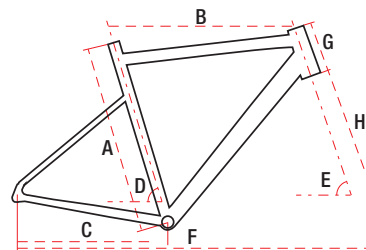

HURAGAN 4 DISC

700C
alu 6061 X-lite
49 / 51 / 54 / 57 cm
20 speed
10 kg

TECHNICAL DATA

WHEEL SIZE / FRAME	700C / alu 6061 X-lite
SIZE	49 cm / 51 cm / 54 cm / 57 cm
FORK	Carbon Tapered
DAMPER	—
DRIVETRAIN	20 speed
FRONT SHIFTERS	Shimano Tiagra ST-4700 2 speed
REAR SHIFTERS	Shimano Tiagra ST-4700 10 speed
FRONT DERAILLEUR	Shimano Tiagra FD-4700
REAR DERAILLEUR	Shimano Tiagra RD-4700SS
CRANKSET	Shimano Tiagra FC-4700 52/36T 172,5 mm
FRONT BRAKE	Shimano BR-RS305
REAR BRAKE	Shimano BR-RS305
FRONT BRAKE DISC	Shimano SM-RT10 centerlock 160 mm
REAR BRAKE DISC	Shimano SM-RT10 centerlock 160 mm
TYRES	Michelin Dynamic Sport 700x28C
RIMS	Ryde DP16
FRONT HUB	Shimano HB-RS470 12 mm / 100 mm
REAR HUB	Shimano FH-RS470 12 mm / 142 mm
CASSETTE	Shimano CS-HG500-10 12-28T 10 speed
HANDLEBAR	Romet aluminium 420 mm
STEM	Romet aluminium 100 mm
SEAT POST	Romet aluminium 27,2 mm 350 mm
SADDLE	Fizik Taiga
PEDALS	—
FRONT LAMP	—
REAR LAMP	—
WEIGHT	10 kg
COLOURS	black-dark blue

GEOMETRY

	S	M	L	XL
A – frame size	520 mm	540 mm	560 mm	580 mm
B – top tube length	520 mm	540 mm	560 mm	580 mm
C – chainstay length	425 mm	425 mm	425 mm	425 mm
D – seat tube angle	73°	73°	73°	73°
E – head tube angle	71,5°	72,5°	72,5°	72,5°
F – wheel base	979 mm	990 mm	1010 mm	1030 mm
G – head tube length	140 mm	160 mm	180 mm	200 mm
H – fork length	371 mm	371 mm	371 mm	371 mm
Stack	538 mm	560 mm	579 mm	598 mm
Reach	356 mm	369 mm	383 mm	397 mm