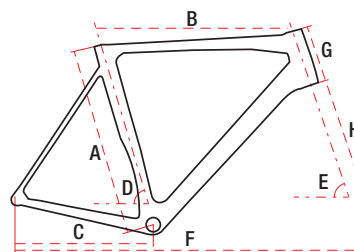

TECHNICAL DATA

700C carbon Aero 49 / 52 / 55 / 58 cm 22 speed 7,9 kg

TECHNICAL DATA

WHEEL SIZE / FRAME	700C / carbon Aero
SIZE	49 cm / 52 cm / 55 cm / 58 cm
FORK	Carbon Tapered Aero
DAMPER	—
DRIVETRAIN	22 speed
FRONT SHIFTERS	Shimano Ultegra ST-R8020 2 speed
REAR SHIFTERS	Shimano Ultegra ST-R8200 11 speed
FRONT DERAILLEUR	Shimano Ultegra FD-R8000
REAR DERAILLEUR	Shimano Ultegra RD-R8000
CRANKSET	Shimano Ultegra FC-R8000 52/36T 170/172,5/175 mm
FRONT BRAKE	Shimano Ultegra BR-R8070
REAR BRAKE	Shimano Ultegra BR-R8070
FRONT BRAKE DISC	Shimano SM-RT800 140 mm
REAR BRAKE DISC	Shimano SM-RT800 140 mm
TYRES	Michelin Power Road 700×25C
RIMS	DT Swiss P1800 32 mm Disc
FRONT HUB	DT Swiss 12 mm / 100 mm
REAR HUB	DT Swiss 12 mm / 142 mm
CASSETTE	Shimano Ultegra CS-R8000 11-28 T 11 speed
HANDLEBAR	Romet Carbon 400/420/440 mm
STEM	Romet aluminium 90/100/110 mm
SEAT POST	Carbon Aero
SADDLE	Fizik Antares R5 EVO
PEDALS	—
FRONT LAMP	—
REAR LAMP	—
WEIGHT	7,9 kg
COLOURS	gray-black

GEOMETRY

	S	M	L	XL
A – frame size	500 mm	520 mm	540 mm	560 mm
B – top tube length	540 mm	551 mm	568 mm	583 mm
C – chainstay length	405 mm	405 mm	405 mm	405 mm
D – seat tube angle	74,5°	74°	73,5°	73,2°
E – head tube angle	72°	72,5°	73°	73,5°
F – wheel base	987 mm	991 mm	997 mm	1004 mm
G – head tube length	135 mm	150 mm	165 mm	175 mm
H – fork length	371 mm	370 mm	367 mm	369 mm
Stack	533 mm	549 mm	562 mm	575 mm
Reach	388 mm	393 mm	402 mm	409 mm