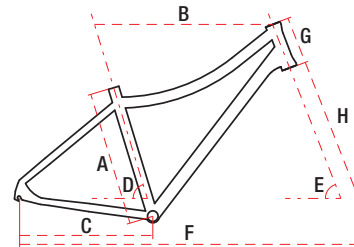

ORKAN D

 28"
  alu 6061
  15" / 17" / 19"
  21 speed
  14,5 kg

TECHNICAL DATA

WHEEL SIZE / FRAME	28" / alu 6061
SIZE	S – 15" / M – 17" / L – 19"
FORK	suspension
DAMPER	—
DRIVETRAIN	21 speed
FRONT SHIFTERS	Shimano ST-EF41 3 speed
REAR SHIFTERS	Shimano ST-EF41 7 speed
FRONT DERAILLEUR	Shimano FD-TY510
REAR DERAILLEUR	Shimano Acera RD-M310
CRANKSET	Shimano FC-M301 48/38/28 170/175 mm
FRONT BRAKE	aluminium
REAR BRAKE	aluminium
FRONT BRAKE DISC	—
REAR BRAKE DISC	—
TYRES	700x42
RIMS	aluminium doublewall
FRONT HUB	Gull steel
REAR HUB	Gull steel
CASSETTE	freewheel 14-28T 7 speed
HANDLEBAR	aluminium 680 mm 15° 31,8 mm
STEM	aluminium 90 mm
SEAT POST	aluminium 31,6 mm 350 mm
SADDLE	Vader
PEDALS	FP-804
FRONT LAMP	—
REAR LAMP	—
WEIGHT	14,5 kg
COLOURS	white-gray, pink-white

GEOMETRY

	S	M	L
A – frame size	385 mm	430 mm	480 mm
B – top tube length	550 mm	565 mm	565 mm
C – chainstay length	445 mm	445 mm	445 mm
D – seat tube angle	73°	73°	73°
E – head tube angle	69°	69°	69°
F – wheel base	1060 mm	1075 mm	1076 mm
G – head tube length	150 mm	150 mm	150 mm
H – fork length	465 mm	465 mm	465 mm