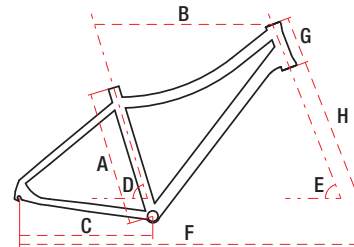

ORKAN 1 D

28" alu 6061 15" / 17" / 19" 21 speed 13,5 kg

TECHNICAL DATA

WHEEL SIZE / FRAME	28" / alu 6061
SIZE	S - 15" / M - 17" / L - 19"
FORK	suspension
DAMPER	—
DRIVETRAIN	21 speed
FRONT SHIFTERS	Shimano ST-EF500 3 speed
REAR SHIFTERS	Shimano ST-EF500 7 speed
FRONT DERAILLEUR	Shimano FD-TY510
REAR DERAILLEUR	Shimano Acera RD-M360
CRANKSET	Cyclone CTL-3 328 48/38/28 170/175 mm
FRONT BRAKE	Shimano BR-TX805 mechanical disc
REAR BRAKE	Shimano BR-TX805 mechanical disc
FRONT BRAKE DISC	160 mm
REAR BRAKE DISC	160 mm
TYRES	700x42
RIMS	aluminium doublewall
FRONT HUB	aluminium
REAR HUB	aluminium
CASSETTE	freewheel 14-28T 7 speed
HANDLEBAR	aluminium 680 mm 15° 31,8 mm
STEM	aluminium 90 mm
SEAT POST	aluminium 31,6 mm 300 mm
SADDLE	Vader
PEDALS	FP-804
FRONT LAMP	—
REAR LAMP	—
WEIGHT	13,5 kg
COLOURS	mint-white, white-pink

GEOMETRY

	S	M	L
A - frame size	385 mm	430 mm	480 mm
B - top tube length	550 mm	565 mm	565 mm
C - chainstay length	445 mm	445 mm	445 mm
D - seat tube angle	73°	73°	73°
E - head tube angle	69°	69°	69°
F - wheel base	1060 mm	1075 mm	1076 mm
G - head tube length	150 mm	150 mm	150 mm
H - fork length	465 mm	465 mm	465 mm