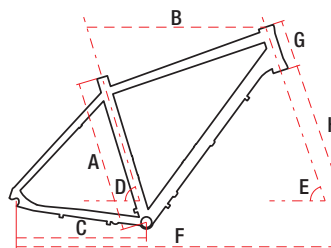

ORKAN 1 M

MTB

ROAD

GRAVEL

28" alu 6061 19" / 21" 21 speed 13,9 kg

CROSS

TECHNICAL DATA

WHEEL SIZE / FRAME	28" / alu 6061
SIZE	M – 19" / L – 21"
FORK	suspension
DAMPER	—
DRIVETRAIN	21 speed
FRONT SHIFTERS	Shimano ST-EF500 3 speed
REAR SHIFTERS	Shimano ST-EF500 7 speed
FRONT DERAILLEUR	Shimano FD-TY510
REAR DERAILLEUR	Shimano Acera RD-M360
CRANKSET	Cyclone CTL-3 328 48/38/28 170/175 mm
FRONT BRAKE	Shimano BR-TX805 mechanical disc
REAR BRAKE	Shimano BR-TX805 mechanical disc
FRONT BRAKE DISC	160 mm
REAR BRAKE DISC	160 mm
TYRES	700x42
RIMS	aluminium doublewall
FRONT HUB	aluminium
REAR HUB	aluminium
CASSETTE	freewheel 14-28T 7 speed
HANDLEBAR	aluminium 680 mm 15' 31,8 mm
STEM	aluminium 90 mm
SEAT POST	aluminium 31,6 mm 350 mm
SADDLE	Vader
PEDALS	FP-804
FRONT LAMP	—
REAR LAMP	—
WEIGHT	13,9 kg
COLOURS	silver-blue, black-red

GEOMETRY

	M	L
A – frame size	483 mm	535 mm
B – top tube length	580 mm	598 mm
C – chainstay length	445 mm	445 mm
D – seat tube angle	73°	73°
E – head tube angle	70°	70°
F – wheel base	1125 mm	1140 mm
G – head tube length	140 mm	140 mm
H – fork length	470 mm	470 mm