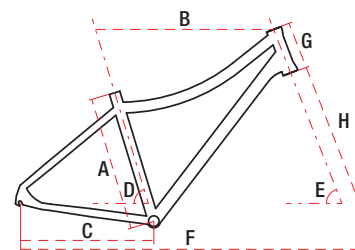

ORKAN 2 D

 28"
  alu 6061
  15" / 17" / 19"
  24 speed
  13,7 kg

TECHNICAL DATA

WHEEL SIZE / FRAME	28" / alu 6061
SIZE	S - 15" / M - 17" / L - 19"
FORK	suspension
DAMPER	—
DRIVETRAIN	24 speed
FRONT SHIFTERS	Shimano ST-EF500 3 speed
REAR SHIFTERS	Shimano ST-EF500 8 speed
FRONT DERAILLEUR	Shimano FD-TY510
REAR DERAILLEUR	Shimano Alivio RD-T4000
CRANKSET	Shimano FC-M301 48/38/28 170/175 mm
FRONT BRAKE	aluminium
REAR BRAKE	aluminium
FRONT BRAKE DISC	—
REAR BRAKE DISC	—
TYRES	700x42
RIMS	aluminium doublewall
FRONT HUB	Shimano HB-TX500
REAR HUB	Shimano FH-TX500
CASSETTE	Shimano CS-HG200 12-32T 8 speed
HANDLEBAR	aluminium 680 mm 15' 31,8 mm
STEM	aluminium 90 mm
SEAT POST	aluminium 31,6 mm 350 mm
SADDLE	Vader
PEDALS	FP-804
FRONT LAMP	—
REAR LAMP	—
WEIGHT	13,7 kg
COLOURS	purple-white, white-green

GEOMETRY

	S	M	L
A - frame size	385 mm	430 mm	480 mm
B - top tube length	550 mm	565 mm	565 mm
C - chainstay length	445 mm	445 mm	445 mm
D - seat tube angle	73°	73°	73°
E - head tube angle	69°	69°	69°
F - wheel base	1060 mm	1075 mm	1076 mm
G - head tube length	150 mm	150 mm	150 mm
H - fork length	465 mm	465 mm	465 mm