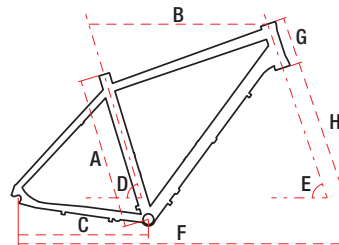

## TECHNICAL DATA

WHEEL SIZE / FRAME	28" / alu 6061
SIZE	M – 19" / L – 21"
FORK	suspension
DAMPER	—
DRIVETRAIN	24 speed
FRONT SHIFTERS	Shimano ST-EF500 3 speed
REAR SHIFTERS	Shimano ST-EF500 8 speed
FRONT DERAILLEUR	Shimano FD-TY510
REAR DERAILLEUR	Shimano Alivio RD-T4000
CRANKSET	Shimano FC-M301 48/38/28 170/175 mm
FRONT BRAKE	aluminium
REAR BRAKE	aluminium
FRONT BRAKE DISC	—
REAR BRAKE DISC	—
TYRES	700x42
RIMS	aluminium doublewall
FRONT HUB	Shimano HB-TX500
REAR HUB	Shimano FH-TX500
CASSETTE	Shimano CS-HG200 12-32T 8 speed
HANDLEBAR	aluminium 680 mm 15' 31,8 mm
STEM	aluminium 90 mm
SEAT POST	steel 31,6 mm 350 mm
SADDLE	Vader
PEDALS	FP-804
FRONT LAMP	—
REAR LAMP	—
WEIGHT	13,9 kg
COLOURS	black-lime green, light graphite-red

## GEOMETRY

**M**

**L**

	M	L
A – frame size	483 mm	535 mm
B – top tube length	580 mm	598 mm
C – chainstay length	445 mm	445 mm
D – seat tube angle	73°	73°
E – head tube angle	70°	70°
F – wheel base	1125 mm	1140 mm
G – head tube length	140 mm	140 mm
H – fork length	470 mm	470 mm