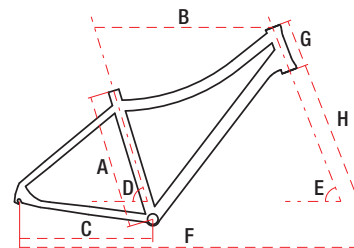

ORKAN 3 D

28" alu 6061 18" / 20" 24 speed 14,3 kg

TECHNICAL DATA

WHEEL SIZE / FRAME	28" / alu 6061
SIZE	M - 18" / L - 20"
FORK	SR Suntour NEX DS
DAMPER	—
DRIVETRAIN	24 speed
FRONT SHIFTERS	Shimano ST-EF500 3 speed
REAR SHIFTERS	Shimano ST-EF500 8 speed
FRONT DERAILLEUR	Shimano FD-TY510
REAR DERAILLEUR	Shimano Alivio RD-T4000
CRANKSET	Shimano FC-M301 48/38/28 170/175 mm
FRONT BRAKE	Shimano BR-TX805 mechanical disc
REAR BRAKE	Shimano BR-TX805 mechanical disc
FRONT BRAKE DISC	160 mm
REAR BRAKE DISC	160 mm
TYRES	700x42
RIMS	aluminium doublewall
FRONT HUB	Guli
REAR HUB	Guli
CASSETTE	Shimano CS-HG200 12-32T 8 speed
HANDLEBAR	aluminium 680 mm 15' 31,8 mm
STEM	alu. adjustable TDS-D299 N-8 31,8 mm 105 mm
SEAT POST	aluminium 30,9 mm 350 mm
SADDLE	Vader
PEDALS	FP-920B aluminium
FRONT LAMP	—
REAR LAMP	—
WEIGHT	14,3 kg
COLOURS	gray-blue, white-mint

GEOMETRY

	M	L
A - frame size	430 mm	480 mm
B - top tube length	565 mm	565 mm
C - chainstay length	445 mm	445 mm
D - seat tube angle	73°	73°
E - head tube angle	69°	69°
F - wheel base	1075 mm	1076 mm
G - head tube length	150 mm	150 mm
H - fork length	465 mm	465 mm