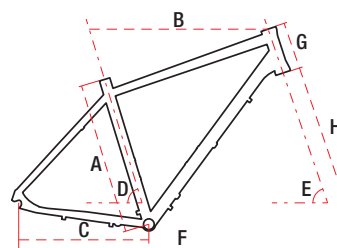

## TECHNICAL DATA

WHEEL SIZE / FRAME	28" / alu 6061
SIZE	M - 18" / L - 20"
FORK	SR Suntour NEX DS
DAMPER	—
DRIVETRAIN	24 speed
FRONT SHIFTERS	Shimano ST-EF500 3 speed
REAR SHIFTERS	Shimano ST-EF500 8 speed
FRONT DERAILLEUR	Shimano FD-TY510
REAR DERAILLEUR	Shimano Alivio RD-T4000
CRANKSET	Shimano FC-M301 48/38/28 170/175 mm
FRONT BRAKE	Shimano BR-TX805 mechanical disc
REAR BRAKE	Shimano BR-TX805 mechanical disc
FRONT BRAKE DISC	160 mm
REAR BRAKE DISC	160 mm
TYRES	700x42
RIMS	aluminium doublewall
FRONT HUB	Guli
REAR HUB	Guli
CASSETTE	Shimano CS-HG200 12-32T 8 speed
HANDLEBAR	aluminium 680 mm 15' 31,8 mm
STEM	alu. adjustable TDS-D299 N-8 31,8 mm 105 mm
SEAT POST	aluminium 30,9 mm 350 mm
SADDLE	Vader
PEDALS	FP-920B aluminium
FRONT LAMP	—
REAR LAMP	—
WEIGHT	14,5 kg
COLOURS	silver-black, navy blue-blue

## GEOMETRY

**M**

**L**

	M	L
A - frame size	460 mm	500 mm
B - top tube length	558 mm	580 mm
C - chainstay length	450 mm	450 mm
D - seat tube angle	65,9°	65,9°
E - head tube angle	70°	70°
F - wheel base	1100 mm	1125 mm
G - head tube length	150 mm	150 mm
H - fork length	490 mm	490 mm
Stack	—	—
Reach	388 mm	414 mm