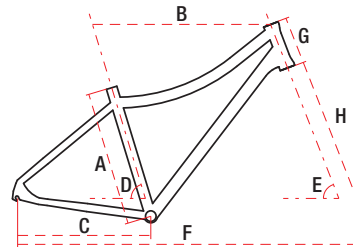

ORKAN 4 D

28" alu 6061 18" / 20" 27 speed 13,9 kg

TECHNICAL DATA

WHEEL SIZE / FRAME	28" / alu 6061
SIZE	M - 18" / L - 20"
FORK	SR Suntour NEX DS
DAMPER	—
DRIVETRAIN	27 speed
FRONT SHIFTERS	Shimano ST-EF505 3 speed
REAR SHIFTERS	Shimano ST-EF505 9 speed
FRONT DERAILLEUR	Shimano FD-TY710
REAR DERAILLEUR	Shimano Alivio RD-T4000
CRANKSET	Shimano FC-M371 48/36/26T 170 mm
FRONT BRAKE	Shimano BR-MT200 post mount hydraulic
REAR BRAKE	Shimano BR-MT200 post mount hydraulic
FRONT BRAKE DISC	Shimano SM-RT10 centerlock 160 mm
REAR BRAKE DISC	Shimano SM-RT10 centerlock 160 mm
TYRES	700x42
RIMS	aluminium doublewall
FRONT HUB	Guli
REAR HUB	Guli
CASSETTE	Shimano CS-HG201 11-32T 9 speed
HANDLEBAR	aluminium 680 mm 15° 31,8 mm
STEM	alu. adjustable TDS-D299 N-8 31,8 mm 105 mm
SEAT POST	aluminium 30,9 mm 350 mm
SADDLE	Vader
PEDALS	FP-920B aluminium
FRONT LAMP	—
REAR LAMP	—
WEIGHT	13,9 kg
COLOURS	silver-violet, salmon-white

GEOMETRY

	M	L
A - frame size	430 mm	480 mm
B - top tube length	565 mm	565 mm
C - chainstay length	445 mm	445 mm
D - seat tube angle	73°	73°
E - head tube angle	69°	69°
F - wheel base	1075 mm	1076 mm
G - head tube length	150 mm	150 mm
H - fork length	465 mm	465 mm