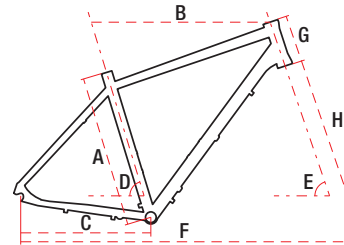

# ORKAN 4 M

28" alu 6061 18" / 20" 27 speed 14,5 kg

## TECHNICAL DATA

WHEEL SIZE / FRAME	28" / alu 6061
SIZE	M – 18" / L – 20"
FORK	SR Suntour NEX DS
DAMPER	—
DRIVETRAIN	27 speed
FRONT SHIFTERS	Shimano ST-EF505 3 speed
REAR SHIFTERS	Shimano ST-EF505 9 speed
FRONT DERAILLEUR	Shimano FD-TY710
REAR DERAILLEUR	Shimano Alivio RD-T4000
CRANKSET	Shimano FC-M371 48/36/26T 170 mm
FRONT BRAKE	Shimano BR-MT200 post mount hydraulic
REAR BRAKE	Shimano BR-MT200 post mount hydraulic
FRONT BRAKE DISC	Shimano SM-RT10 centerlock 160 mm
REAR BRAKE DISC	Shimano SM-RT10 centerlock 160 mm
TYRES	700x42
RIMS	aluminium doublewall
FRONT HUB	Guli
REAR HUB	Guli
CASSETTE	Shimano CS-HG201 12-32T 9 speed
HANDLEBAR	aluminium 680 mm 15° 31,8 mm
STEM	alu. adjustable TDS-D299 N-8 31,8 mm 105 mm
SEAT POST	aluminium 30,9 mm 350 mm
SADDLE	Vader
PEDALS	FP-920B aluminium
FRONT LAMP	—
REAR LAMP	—
WEIGHT	14,5 kg
COLOURS	dark blue-blue, black-gray

## GEOMETRY

	M	L
A – frame size	460 mm	500 mm
B – top tube length	558 mm	580 mm
C – chainstay length	450 mm	450 mm
D – seat tube angle	65,9°	65,9°
E – head tube angle	70°	70°
F – wheel base	1100 mm	1125 mm
G – head tube length	150 mm	150 mm
H – fork length	490 mm	490 mm
Stack	—	—
Reach	388 mm	414 mm