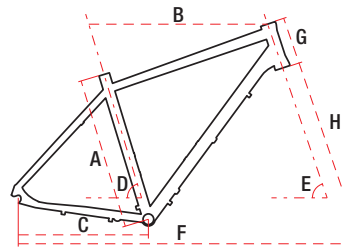

# ORKAN 5 M

MTB

ROAD

GRAVEL

CROSS

TREKKING

JUNIOR / KIDS

TECHNICAL DATA

28" alu 6061 18" / 20" 27 speed 14,8 kg

## TECHNICAL DATA

WHEEL SIZE / FRAME	28" / alu 6061
SIZE	M – 18" / L – 20"
FORK	SR Suntour NEX DS HLO
DAMPER	—
DRIVETRAIN	27 speed
FRONT SHIFTERS	Shimano Altus SL-M2010 3 speed
REAR SHIFTERS	Shimano Altus SL-M2010 9 speed
FRONT DERAILLEUR	Shimano Altus FD-M370
REAR DERAILLEUR	Shimano Alivio RD-T4000
CRANKSET	Shimano FC-M371 48/36/26 170 mm
FRONT BRAKE	Shimano BL-MT200 hydraulic
REAR BRAKE	Shimano BL-MT200 hydraulic
FRONT BRAKE DISC	Shimano SM-RT10 centerlock 160 mm
REAR BRAKE DISC	Shimano SM-RT10 centerlock 160 mm
TYRES	Michelin Protek Cross 700x35C
RIMS	aluminium doublewall
FRONT HUB	Guli
REAR HUB	Guli
CASSETTE	Shimano CS-HG200 11-32T 9 speed
HANDLEBAR	aluminium 680 mm 15' 31,8 mm
STEM	alu. adjustable TDS-D299 N-8 31,8 mm 105 mm
SEAT POST	aluminium 30,9 mm 350 mm
SADDLE	Selle Royal / Selle Bassano
PEDALS	FP-920B aluminium
FRONT LAMP	—
REAR LAMP	—
WEIGHT	14,8 kg
COLOURS	graphite-white, green-graphite

## GEOMETRY

	M	L
A – frame size	460 mm	500 mm
B – top tube length	558 mm	580 mm
C – chainstay length	450 mm	450 mm
D – seat tube angle	65,9°	65,9°
E – head tube angle	70°	70°
F – wheel base	1100 mm	1125 mm
G – head tube length	150 mm	150 mm
H – fork length	490 mm	490 mm
Stack	–	–
Reach	388 mm	414 mm