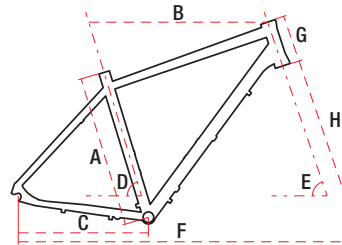

ORKAN 6 M

MTB

ROAD

GRAVEL

CROSS

TREKKING

JUNIOR / KIDS

TECHNICAL
DATA

28" alu 6061 18" / 20" 27 speed 14,7 kg

TECHNICAL DATA

WHEEL SIZE / FRAME	28" / alu 6061
SIZE	M – 18" / L – 20"
FORK	SR Suntour NEX DS-RL
DAMPER	—
DRIVETRAIN	27 speed
FRONT SHIFTERS	Shimano Alivio SL-M3100 3 speed
REAR SHIFTERS	Shimano Alivio SL-M3100 9 speed
FRONT DERAILLEUR	Shimano Acera FD-M370
REAR DERAILLEUR	Shimano Alivio RD-T4000
CRANKSET	Shimano FC-MT210-3 44/32/22T 170 mm
FRONT BRAKE	Shimano BL-MT200 hydraulic
REAR BRAKE	Shimano BL-MT200 hydraulic
FRONT BRAKE DISC	Shimano SM-RT10 centerlock 160 mm
REAR BRAKE DISC	Shimano SM-RT10 centerlock 160 mm
TYRES	Michelin Protek Cross 700x35C
RIMS	aluminium doublewall
FRONT HUB	Shimano HB-TX505
REAR HUB	Shimano FH-TX505
CASSETTE	Shimano CS-HG201 11-32T 9 speed
HANDLEBAR	aluminium 680 mm 15' 31,8 mm
STEM	alu. adjustable TDS-D299 N-8 31,8 mm 105 mm
SEAT POST	aluminium 30,9 mm 350 mm
SADDLE	Selle Royal / Selle Bassano
PEDALS	FP-920B aluminium
FRONT LAMP	—
REAR LAMP	—
WEIGHT	14,7 kg
COLOURS	graphite-copper, white-black

GEOMETRY

M **L**

	M	L
A – frame size	460 mm	500 mm
B – top tube length	558 mm	580 mm
C – chainstay length	450 mm	450 mm
D – seat tube angle	65,9°	65,9°
E – head tube angle	70°	70°
F – wheel base	1100 mm	1125 mm
G – head tube length	150 mm	150 mm
H – fork length	490 mm	490 mm
Stack	–	–
Reach	388 mm	414 mm