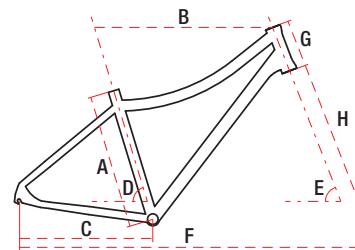

# ORKAN 7 D

28" alu 6061 18" / 20" 30 speed 14,3 kg

## TECHNICAL DATA

WHEEL SIZE / FRAME	28" / alu 6061
SIZE	M - 18" / L - 20"
FORK	SR Suntour NEX DS-RL
DAMPER	—
DRIVETRAIN	30 speed
FRONT SHIFTERS	Shimano Deore SL-T6000 3 speed
REAR SHIFTERS	Shimano Deore SL-T6000 10 speed
FRONT DERAILLEUR	Shimano Deore FD-T6000
REAR DERAILLEUR	Shimano Deore RD-T6000
CRANKSET	Shimano Deore FC-T521 48/36/26T
FRONT BRAKE	Shimano BL-MT410 hydraulic
REAR BRAKE	Shimano BL-MT410 hydraulic
FRONT BRAKE DISC	Shimano SM-RT10 centerlock 160 mm
REAR BRAKE DISC	Shimano SM-RT10 centerlock 160 mm
TYRES	Michelin Protek Cross 700x35C
RIMS	aluminium doublewall
FRONT HUB	Shimano HB-TX505
REAR HUB	Shimano FH-TX505
CASSETTE	freewheel Shimano CS-HG500 11-32T 10 speed
HANDLEBAR	aluminium 680 mm 15° 31,8 mm
STEM	alu. adjustable TDS-D299 N-8 31,8 mm 105 mm
SEAT POST	aluminium 30,9 mm 350 mm
SADDLE	Selle Royal / Selle Bassano
PEDALS	FP-920B aluminium
FRONT LAMP	—
REAR LAMP	—
WEIGHT	14,3 kg
COLOURS	silver-gray, blue-black

## GEOMETRY

	M	L
A - frame size	430 mm	480 mm
B - top tube length	565 mm	565 mm
C - chainstay length	445 mm	445 mm
D - seat tube angle	73°	73°
E - head tube angle	69°	69°
F - wheel base	1075 mm	1076 mm
G - head tube length	150 mm	150 mm
H - fork length	465 mm	465 mm