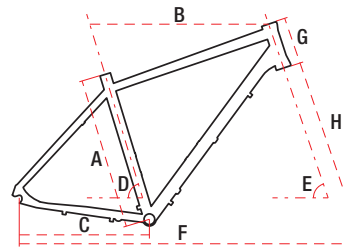

# ORKAN 7 M

MTB

ROAD

GRAVEL

CROSS

TREKKING

JUNIOR / KIDS

TECHNICAL DATA

28" alu 6061 18" / 20" 30 speed 14,5 kg

## TECHNICAL DATA

WHEEL SIZE / FRAME	28" / alu 6061
SIZE	M – 18" / L – 20"
FORK	SR Suntour NEX DS-RL
DAMPER	—
DRIVETRAIN	30 speed
FRONT SHIFTERS	Shimano Deore SL-T6000 3 speed
REAR SHIFTERS	Shimano Deore SL-T6000 10 speed
FRONT DERAILLEUR	Shimano Deore FD-T6000
REAR DERAILLEUR	Shimano Deore RD-T6000
CRANKSET	Shimano Deore FC-T521 48/36/26T
FRONT BRAKE	Shimano BL-MT410 hydraulic
REAR BRAKE	Shimano BL-MT410 hydraulic
FRONT BRAKE DISC	Shimano SM-RT10 centerlock 160 mm
REAR BRAKE DISC	Shimano SM-RT10 centerlock 160 mm
TYRES	Michelin Protek Cross 700x35C
RIMS	aluminium doublewall
FRONT HUB	Shimano HB-TX505
REAR HUB	Shimano FH-TX505
CASSETTE	freewheel Shimano CS-HG500 11-32T 10 speed
HANDLEBAR	aluminium 680 mm 15' 31,8 mm
STEM	alu. adjustable TDS-D299 N-8 31,8 mm 105 mm
SEAT POST	aluminium 30,9 mm 350 mm
SADDLE	Selle Royal / Selle Bassano
PEDALS	FP-920B aluminium
FRONT LAMP	—
REAR LAMP	—
WEIGHT	14,5 kg
COLOURS	blue-black, silver-gray

## GEOMETRY

	M	L
A – frame size	460 mm	500 mm
B – top tube length	558 mm	580 mm
C – chainstay length	450 mm	450 mm
D – seat tube angle	65,9°	65,9°
E – head tube angle	70°	70°
F – wheel base	1100 mm	1125 mm
G – head tube length	150 mm	150 mm
H – fork length	490 mm	490 mm
Stack	—	—
Reach	388 mm	414 mm