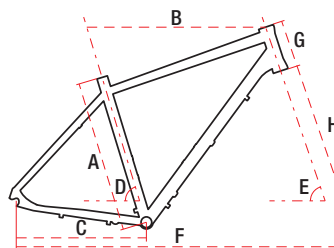

# ORKAN 8 M

MTB

ROAD

GRAVEL

28" alu 6061 18" / 20" 30 speed 13,8 kg

CROSS

TREKKING

JUNIOR / KIDS

## TECHNICAL DATA

WHEEL SIZE / FRAME	28" / alu 6061
SIZE	M – 18" / L – 20"
FORK	SR Suntour NX 1 DS-RL
DAMPER	—
DRIVETRAIN	30 speed
FRONT SHIFTERS	Shimano Deore SL-T6000 3 speed
REAR SHIFTERS	Shimano Deore SL-T6000 10 speed
FRONT DERAILLEUR	Shimano Deore FD-T6000
REAR DERAILLEUR	Shimano Deore XT RD-781
CRANKSET	Shimano Deore FC-T6010 48/36/26T
FRONT BRAKE	Shimano BL-MT410 hydraulic
REAR BRAKE	Shimano BL-MT410 hydraulic
FRONT BRAKE DISC	Shimano SM-RT10 centerlock 160 mm
REAR BRAKE DISC	Shimano SM-RT10 centerlock 160 mm
TYRES	Michelin Protek Cross Max 700×35C
RIMS	aluminium doublewall
FRONT HUB	Shimano HB-TX505
REAR HUB	Shimano FH-TX505
CASSETTE	freewheel Shimano CS-HG500 11-32T 10 speed
HANDLEBAR	aluminium 680 mm 15' 31,8 mm
STEM	alu. adjustable TDS-D299 N-8 31,8 mm 105 mm
SEAT POST	aluminium 27,2 mm 350 mm
SADDLE	Selle Royal / Selle Bassano
PEDALS	FP-920B aluminium
FRONT LAMP	—
REAR LAMP	—
WEIGHT	13,8 kg
COLOURS	graphite

## GEOMETRY

**M**

**L**

	M	L
A – frame size	460 mm	500 mm
B – top tube length	558 mm	580 mm
C – chainstay length	450 mm	450 mm
D – seat tube angle	65,9°	65,9°
E – head tube angle	70°	70°
F – wheel base	1100 mm	1125 mm
G – head tube length	150 mm	150 mm
H – fork length	490 mm	490 mm
Stack	–	–
Reach	388 mm	414 mm