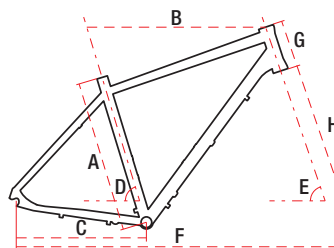

SS

CROSS ORKAN 9 M

ORKAN 9 M

MTB

ROAD

GRAVEL

28" alu 6061 18" / 20" 30 speed 13,8 kg

CROSS

TREKKING

JUNIOR / KIDS

TECHNICAL DATA

TECHNICAL DATA

WHEEL SIZE / FRAME	28" / alu 6061
SIZE	M – 18" / L – 20"
FORK	SR Suntour NCX DS-RL Air
DAMPER	—
DRIVETRAIN	30 speed
FRONT SHIFTERS	Shimano Deore XT SL-T8000 3 speed
REAR SHIFTERS	Shimano Deore XT SL-T8000 10 speed
FRONT DERAILLEUR	Shimano Deore FD-T6000
REAR DERAILLEUR	Shimano Deore XT T8000
CRANKSET	Shimano Deore FC-T6010 48/36/26T
FRONT BRAKE	Shimano BL-MT501 hydraulic
REAR BRAKE	Shimano BL-MT501 hydraulic
FRONT BRAKE DISC	Shimano SM-RT30 centerlock 160 mm
REAR BRAKE DISC	Shimano SM-RT30 centerlock 160 mm
TYRES	Michelin Protek Cross Max 700x35C
RIMS	aluminium doublewall
FRONT HUB	Shimano HB-RM35 / TX505
REAR HUB	Shimano FH-RM35 / TX505
CASSETTE	freewheel Shimano CS-HG500 11-32T 10 speed
HANDLEBAR	aluminium 680 mm 15' 31,8 mm
STEM	alu. adjustable TDS-D299 N-8 31,8 mm 105/125 mm
SEAT POST	aluminium 30,9 mm 350 mm
SADDLE	Selle Royal / Selle Bassano
PEDALS	FP-920B aluminium
FRONT LAMP	—
REAR LAMP	—
WEIGHT	13,8 kg
COLOURS	olive

GEOMETRY

M

L

	M	L
A – frame size	460 mm	500 mm
B – top tube length	558 mm	580 mm
C – chainstay length	450 mm	450 mm
D – seat tube angle	65,9°	65,9°
E – head tube angle	70°	70°
F – wheel base	1100 mm	1125 mm
G – head tube length	150 mm	150 mm
H – fork length	490 mm	490 mm
Stack	–	–
Reach	388 mm	414 mm