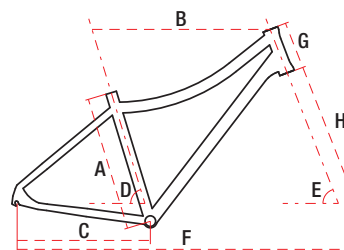

ORKAN D Lite

MTB

ROAD

GRAVEL

28" alu 6061 15" / 17" / 19" 21 speed 14,5 kg

TECHNICAL DATA

WHEEL SIZE / FRAME	28" / alu 6061
SIZE	S – 15" / M – 17" / L – 19"
FORK	suspension
DAMPER	—
DRIVETRAIN	21 speed
FRONT SHIFTERS	Shimano Revoshift RS-35 3 speed
REAR SHIFTERS	Shimano Revoshift RS-35 7 speed
FRONT DERAILLEUR	Shimano FD-TY510
REAR DERAILLEUR	Shimano Altus RD-M310
CRANKSET	Cyclone CTL-3 328 48/38/28 170/175 mm
FRONT BRAKE	aluminium
REAR BRAKE	aluminium
FRONT BRAKE DISC	—
REAR BRAKE DISC	—
TYRES	700x42
RIMS	aluminium doublewall
FRONT HUB	Guli steel
REAR HUB	Guli steel
CASSETTE	freewheel 14-28T 7 speed
HANDLEBAR	steel 680 mm
STEM	aluminium 90 mm
SEAT POST	aluminium 31,6 mm 350 mm
SADDLE	Vader
PEDALS	FP-804
FRONT LAMP	—
REAR LAMP	—
WEIGHT	14,5 kg
COLOURS	white-violet, purple-pink

GEOMETRY

	S	M	L
A – frame size	385 mm	430 mm	480 mm
B – top tube length	550 mm	565 mm	565 mm
C – chainstay length	445 mm	445 mm	445 mm
D – seat tube angle	73°	73°	73°
E – head tube angle	69°	69°	69°
F – wheel base	1060 mm	1075 mm	1076 mm
G – head tube length	150 mm	150 mm	150 mm
H – fork length	465 mm	465 mm	465 mm