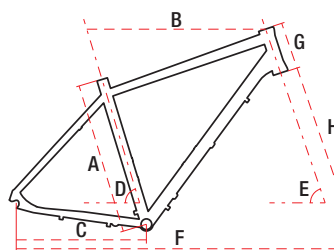

ORKAN M Lite

MTB

ROAD

GRAVEL

28" alu 6061 18" / 20" 21 speed 14,5 kg

TECHNICAL DATA

WHEEL SIZE / FRAME	28" / alu 6061
SIZE	M – 18" / L – 20"
FORK	suspension
DAMPER	—
DRIVETRAIN	21 speed
FRONT SHIFTERS	Shimano Revoshift RS-35 3 speed
REAR SHIFTERS	Shimano Revoshift RS-35 7 speed
FRONT DERAILLEUR	Shimano FD-TY510
REAR DERAILLEUR	Shimano Altus RD-M310
CRANKSET	Cyclone CTL-3 328 48/38/28 170/175 mm
FRONT BRAKE	aluminium
REAR BRAKE	aluminium
FRONT BRAKE DISC	—
REAR BRAKE DISC	—
TYRES	700x42
RIMS	aluminium doublewall
FRONT HUB	Guli steel
REAR HUB	Guli steel
CASSETTE	freewheel 14-28T 7 speed
HANDLEBAR	steel 680 mm
STEM	aluminium 90 mm
SEAT POST	aluminium 31,6 mm 350 mm
SADDLE	Vader
PEDALS	FP-804
FRONT LAMP	—
REAR LAMP	—
WEIGHT	14,5 kg
COLOURS	black-gold, graphite-red

GEOMETRY

	M	L
A – frame size	483 mm	535 mm
B – top tube length	580 mm	598 mm
C – chainstay length	445 mm	445 mm
D – seat tube angle	73°	73°
E – head tube angle	70°	70°
F – wheel base	1125 mm	1140 mm
G – head tube length	140 mm	140 mm
H – fork length	470 mm	470 mm