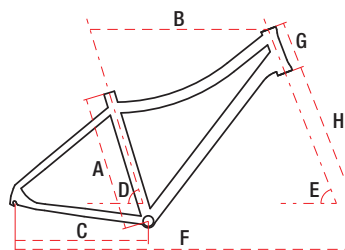

ORKAN 3 D Lite

MTB

ROAD

GRAVEL

28" alu 6061 18" / 20" 24 speed 14,5 kg

TECHNICAL DATA

WHEEL SIZE / FRAME	28" / alu 6061
SIZE	M – 18" / L – 20"
FORK	SR Suntour M3010
DAMPER	—
DRIVETRAIN	24 speed
FRONT SHIFTERS	Shimano ST-EF500 3 speed
REAR SHIFTERS	Shimano ST-EF500 8 speed
FRONT DERAILLEUR	Shimano FD-TY510
REAR DERAILLEUR	Shimano Altus RD-M2000
CRANKSET	Shimano FC-TY301 48/38/28 170/175 mm
FRONT BRAKE	aluminium
REAR BRAKE	aluminium
FRONT BRAKE DISC	—
REAR BRAKE DISC	—
TYRES	700x42
RIMS	aluminium doublewall
FRONT HUB	Guli
REAR HUB	Guli
CASSETTE	Shimano CS-HG200 12-32T 8 speed
HANDLEBAR	aluminium 680 mm
STEM	aluminium 90 mm
SEAT POST	aluminium 30,9 mm 350 mm
SADDLE	Vader
PEDALS	FP-920B aluminium
FRONT LAMP	—
REAR LAMP	—
WEIGHT	14,5 kg
COLOURS	white, black-pink

GEOMETRY

	M	L
A – frame size	430 mm	480 mm
B – top tube length	565 mm	565 mm
C – chainstay length	445 mm	445 mm
D – seat tube angle	73°	73°
E – head tube angle	69°	69°
F – wheel base	1075 mm	1076 mm
G – head tube length	150 mm	150 mm
H – fork length	465 mm	465 mm