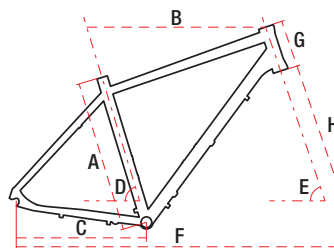

ORKAN 3 M Lite

MTB

ROAD

GRAVEL

28" alu 6061 18" / 20" 24 speed 14,5 kg

TECHNICAL DATA

WHEEL SIZE / FRAME	28" / alu 6061
SIZE	M – 18" / L – 20"
FORK	SR Suntour M3010
DAMPER	—
DRIVETRAIN	24 speed
FRONT SHIFTERS	Shimano ST-EF500 3 speed
REAR SHIFTERS	Shimano ST-EF500 8 speed
FRONT DERAILLEUR	Shimano FD-TY510
REAR DERAILLEUR	Shimano Altus RD-M2000
CRANKSET	Shimano FC-TY301 48/38/28 170/175 mm
FRONT BRAKE	aluminium
REAR BRAKE	aluminium
FRONT BRAKE DISC	—
REAR BRAKE DISC	—
TYRES	700x42
RIMS	aluminium doublewall
FRONT HUB	Guli
REAR HUB	Guli
CASSETTE	Shimano CS-HG200 12-32T 8 speed
HANDLEBAR	aluminium 680 mm
STEM	aluminium 90 mm
SEAT POST	aluminium 30,9 mm 350 mm
SADDLE	Vader
PEDALS	FP-920B aluminium
FRONT LAMP	—
REAR LAMP	—
WEIGHT	14,5 kg
COLOURS	black-blue, graphite-lime green

GEOMETRY

	M	L
A – frame size	460 mm	500 mm
B – top tube length	558 mm	580 mm
C – chainstay length	450 mm	450 mm
D – seat tube angle	65,9°	65,9°
E – head tube angle	70°	70°
F – wheel base	1100 mm	1125 mm
G – head tube length	150 mm	150 mm
H – fork length	490 mm	490 mm
Stack	—	—
Reach	388 mm	414 mm