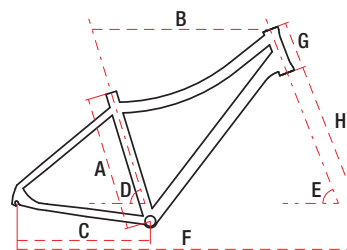

# ORKAN 4 D Lite

MTB

ROAD

GRAVEL

28" alu 6061 18" / 20" 24 speed 14,5 kg

## TECHNICAL DATA

WHEEL SIZE / FRAME	28" / alu 6061
SIZE	M – 18" / L – 20"
FORK	SR Suntour NEX DS
DAMPER	—
DRIVETRAIN	24 speed
FRONT SHIFTERS	Shimano ST-EF505/MT-200 3 speed
REAR SHIFTERS	Shimano ST-EF505/MT-200 8 speed
FRONT DERAILLEUR	Shimano FD-TY510
REAR DERAILLEUR	Shimano RD-T3000
CRANKSET	Shimano FC-TY301 48/38/28T 170 mm
FRONT BRAKE	Shimano BR-MT200 hydraulic
REAR BRAKE	Shimano BR-MT200 hydraulic
FRONT BRAKE DISC	160 mm
REAR BRAKE DISC	160 mm
TYRES	700x42
RIMS	aluminium doublewall
FRONT HUB	Guli
REAR HUB	Guli
CASSETTE	Shimano CS-HG200 12-32T 8 speed
HANDLEBAR	aluminium 680 mm
STEM	aluminium adjustable 105 mm
SEAT POST	aluminium 30,9 mm 350 mm
SADDLE	Vader
PEDALS	FP-920B aluminium
FRONT LAMP	—
REAR LAMP	—
WEIGHT	14,5 kg
COLOURS	white, gray-turquoise

## GEOMETRY

	M	L
A – frame size	430 mm	480 mm
B – top tube length	565 mm	565 mm
C – chainstay length	445 mm	445 mm
D – seat tube angle	73°	73°
E – head tube angle	69°	69°
F – wheel base	1075 mm	1076 mm
G – head tube length	150 mm	150 mm
H – fork length	465 mm	465 mm