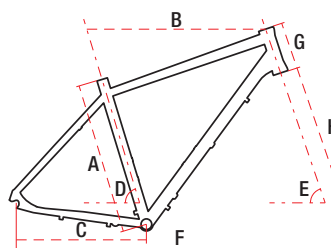

ORKAN 4 M Lite

MTB

ROAD

GRAVEL

28" alu 6061 18" / 20" 24 speed 14,5 kg

TECHNICAL DATA

WHEEL SIZE / FRAME	28" / alu 6061
SIZE	M – 18" / L – 20"
FORK	SR Suntour NEX DS
DAMPER	—
DRIVETRAIN	24 speed
FRONT SHIFTERS	Shimano ST-EF505 / MT-200 3 speed
REAR SHIFTERS	Shimano ST-EF505 / MT-200 8 speed
FRONT DERAILLEUR	Shimano FD-TY510
REAR DERAILLEUR	Shimano RD-T3000
CRANKSET	Shimano FC-TY301 48/38/28T 170 mm
FRONT BRAKE	Shimano BR-MT200 hydraulic
REAR BRAKE	Shimano BR-MT200 hydraulic
FRONT BRAKE DISC	160 mm
REAR BRAKE DISC	160 mm
TYRES	700x42
RIMS	aluminium doublewall
FRONT HUB	Guli
REAR HUB	Guli
CASSETTE	Shimano CS-HG200 12-32T 8 speed
HANDLEBAR	aluminium 680 mm
STEM	aluminium adjustable 105 mm
SEAT POST	aluminium 30,9 mm 350 mm
SADDLE	Vader
PEDALS	FP-920B aluminium
FRONT LAMP	—
REAR LAMP	—
WEIGHT	14,5 kg
COLOURS	black-red, silver-black

GEOMETRY

	M	L
A – frame size	460 mm	500 mm
B – top tube length	558 mm	580 mm
C – chainstay length	450 mm	450 mm
D – seat tube angle	65,9°	65,9°
E – head tube angle	70°	70°
F – wheel base	1100 mm	1125 mm
G – head tube length	150 mm	150 mm
H – fork length	490 mm	490 mm
Stack	—	—
Reach	388 mm	414 mm